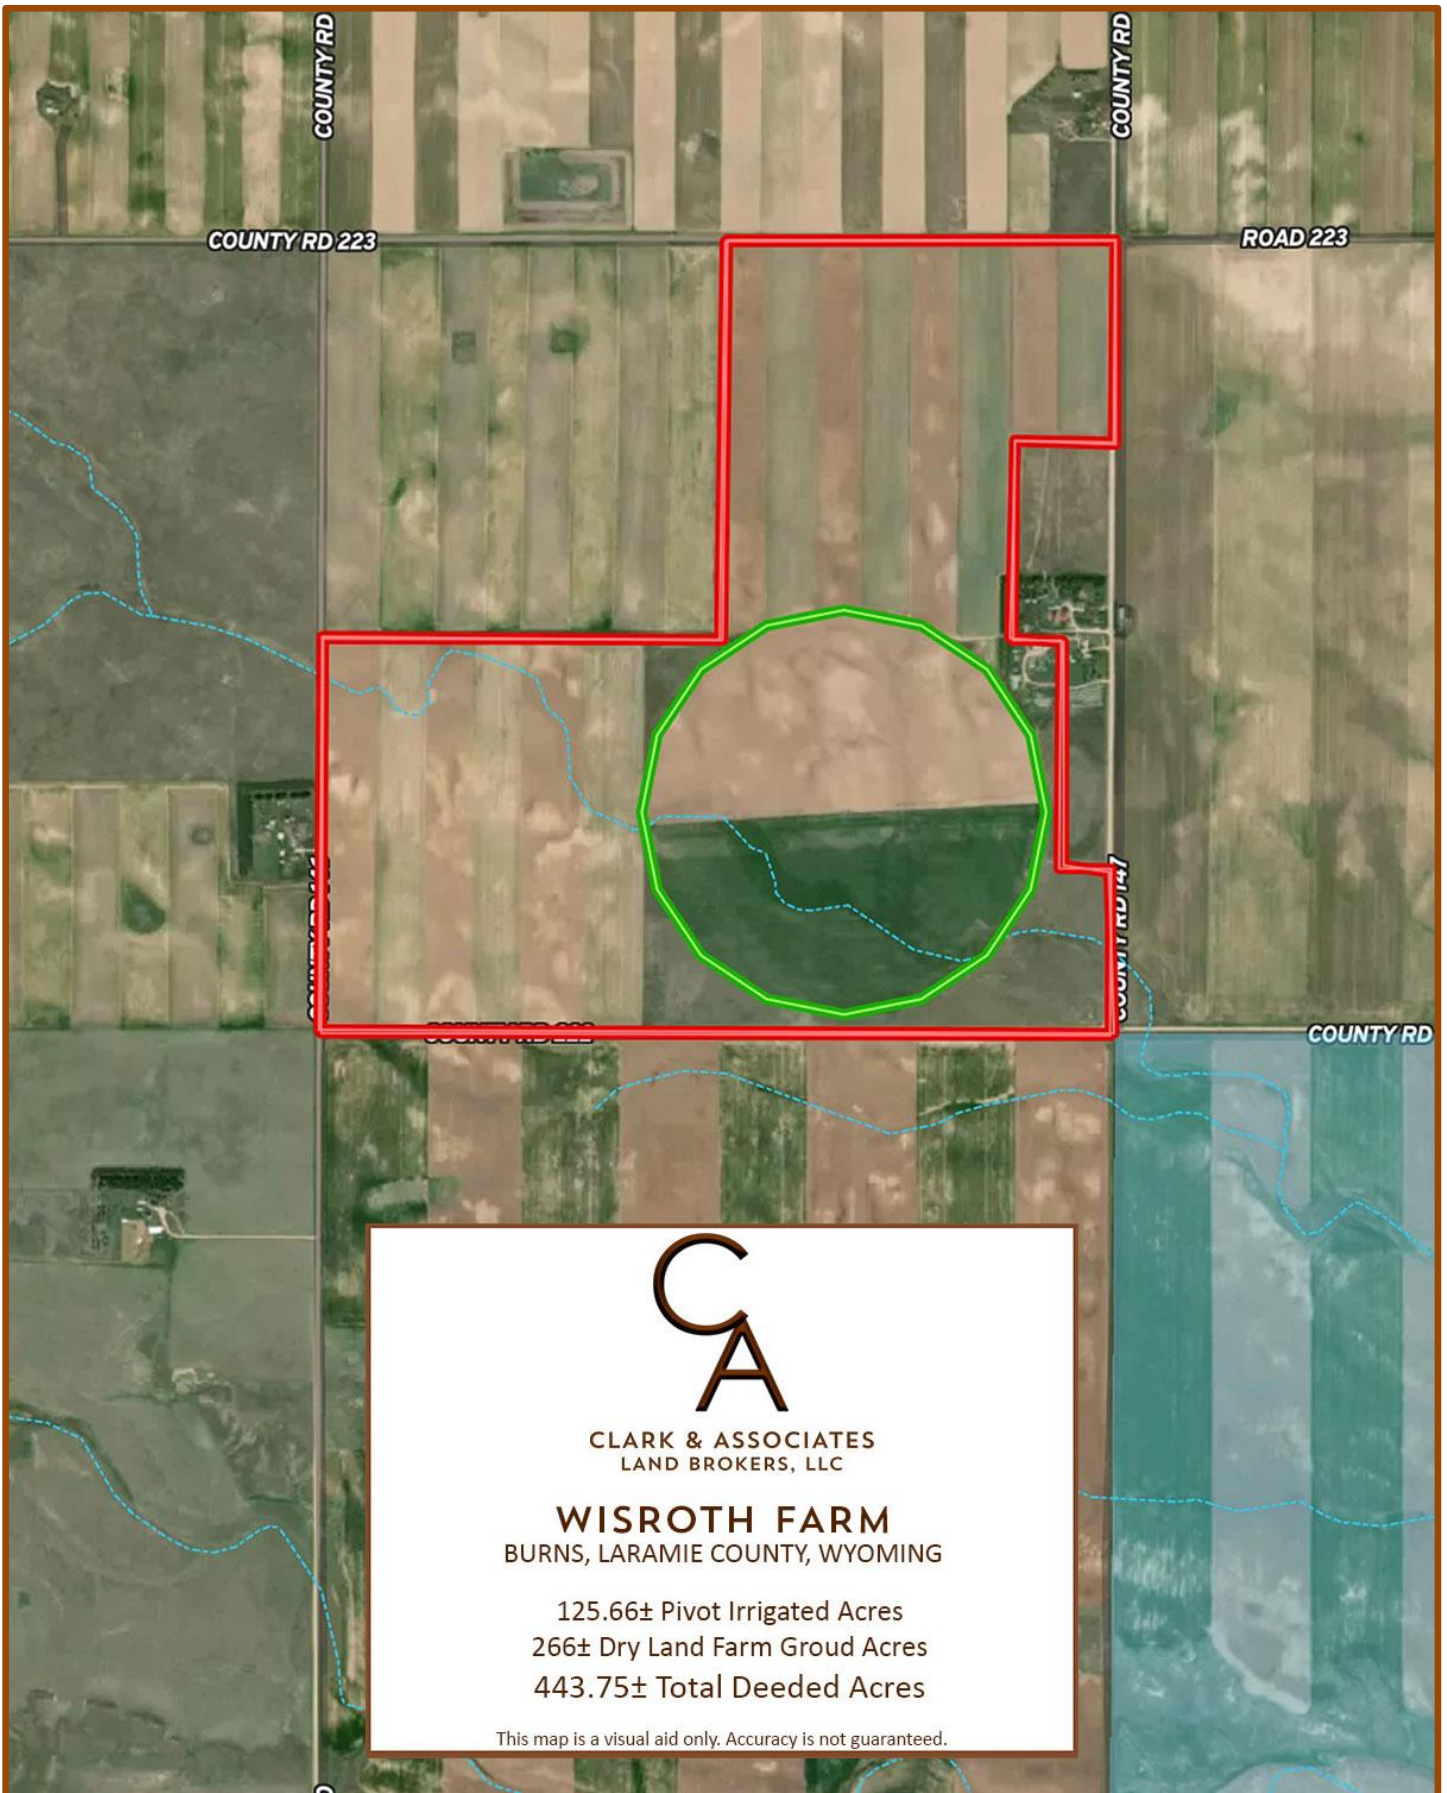

WISROTH FARM TOPO MAP

WISROTH FARM ORTHO MAP

CLARK & ASSOCIATES
LAND BROKERS, LLC

WISROTH FARM BURNS, LARAMIE COUNTY, WYOMING

125.66± Pivot Irrigated Acres
266± Dry Land Farm Groud Acres
443.75± Total Deeded Acres

This map is a visual aid only. Accuracy is not guaranteed.