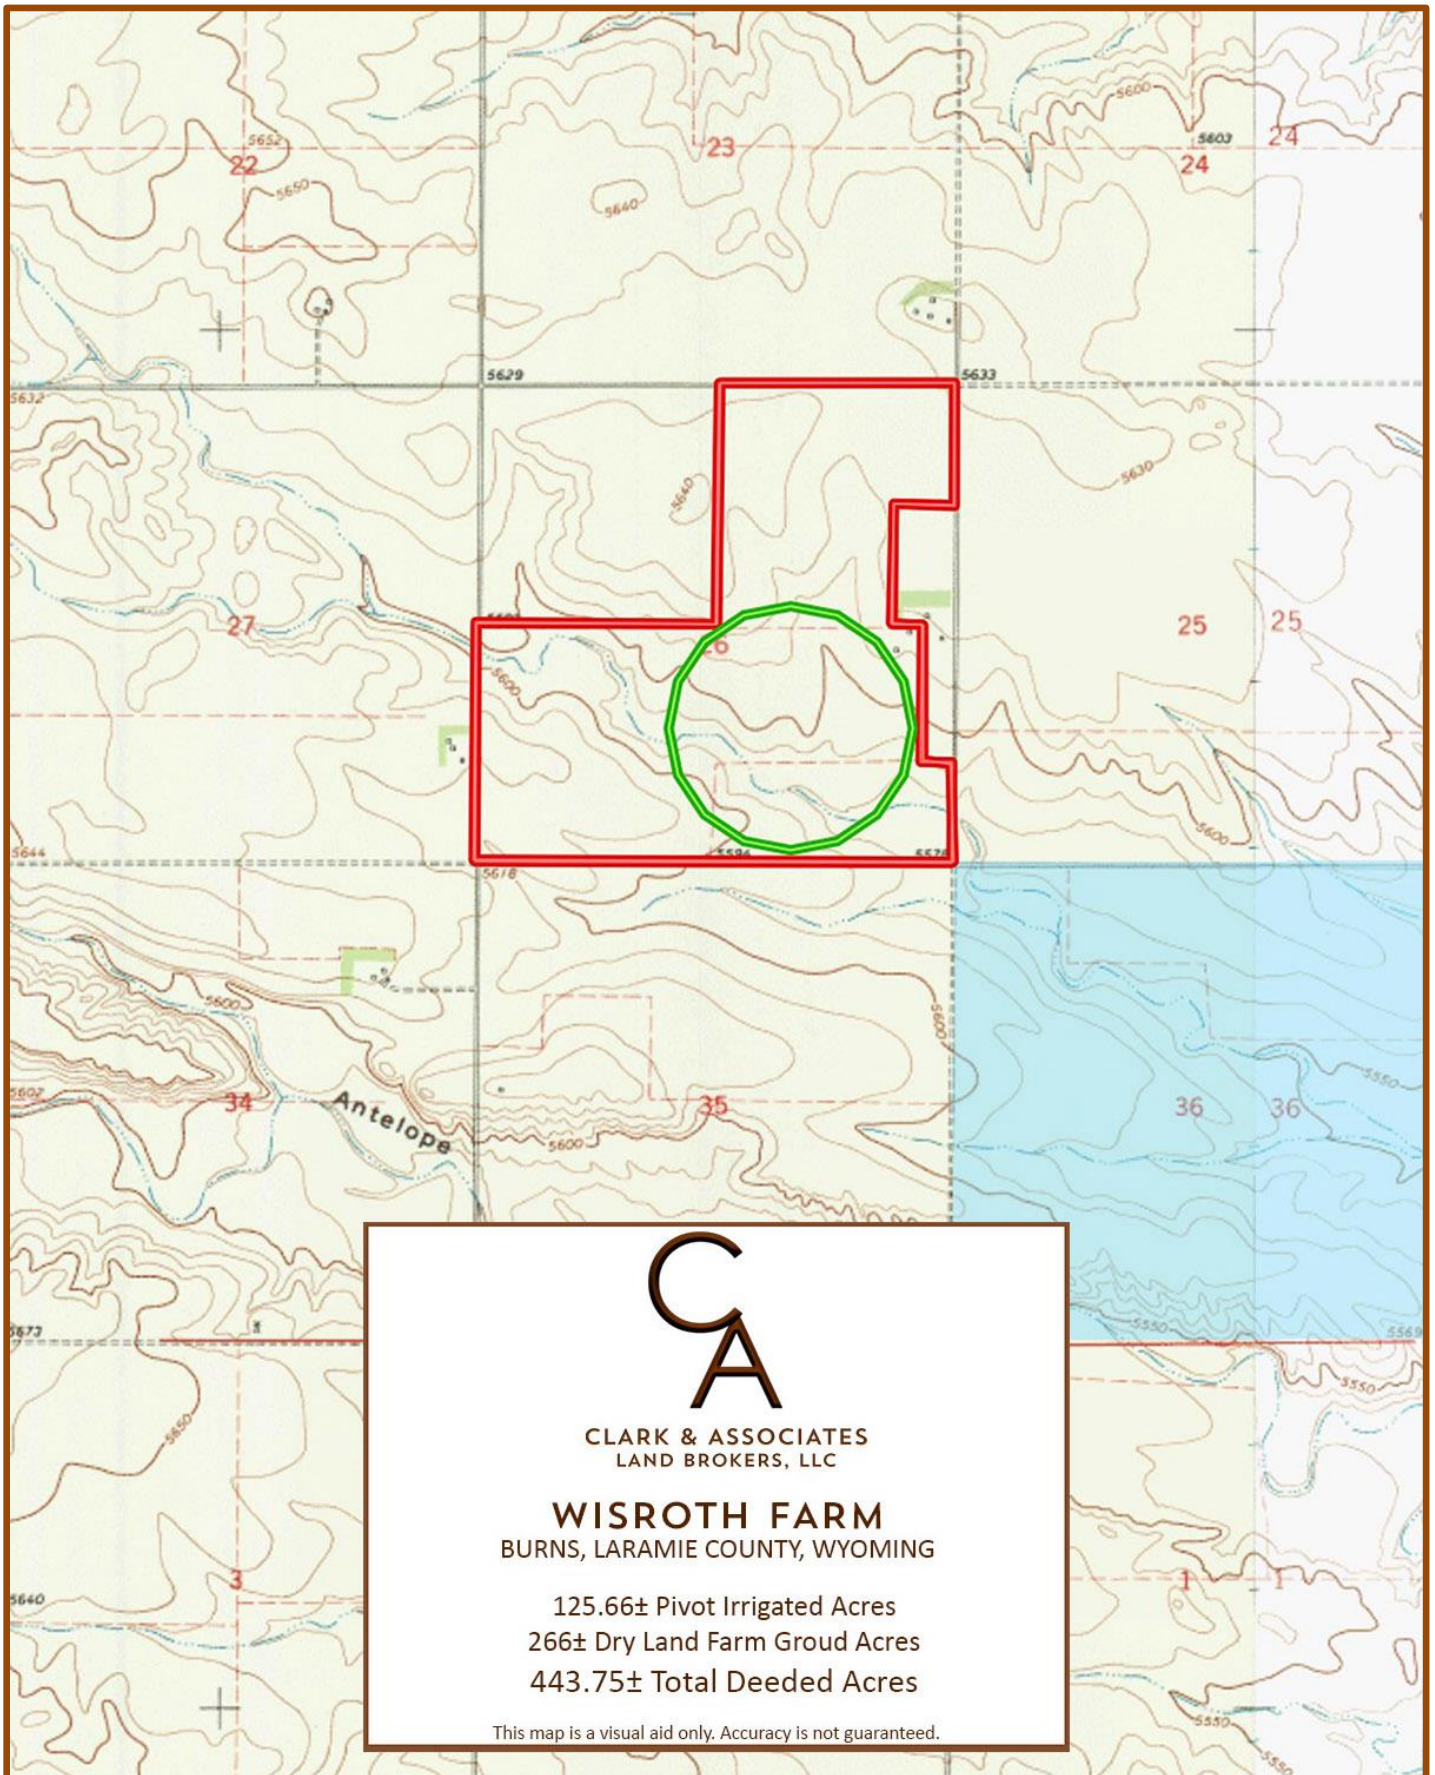

WISROTH FARM TOPO MAP

WISROTH FARM ORTHO MAP

CLARK & ASSOCIATES
LAND BROKERS, LLC

WISROTH FARM BURNS, LARAMIE COUNTY, WYOMING

125.66± Pivot Irrigated Acres
266± Dry Land Farm Groud Acres
443.75± Total Deeded Acres

This map is a visual aid only. Accuracy is not guaranteed.