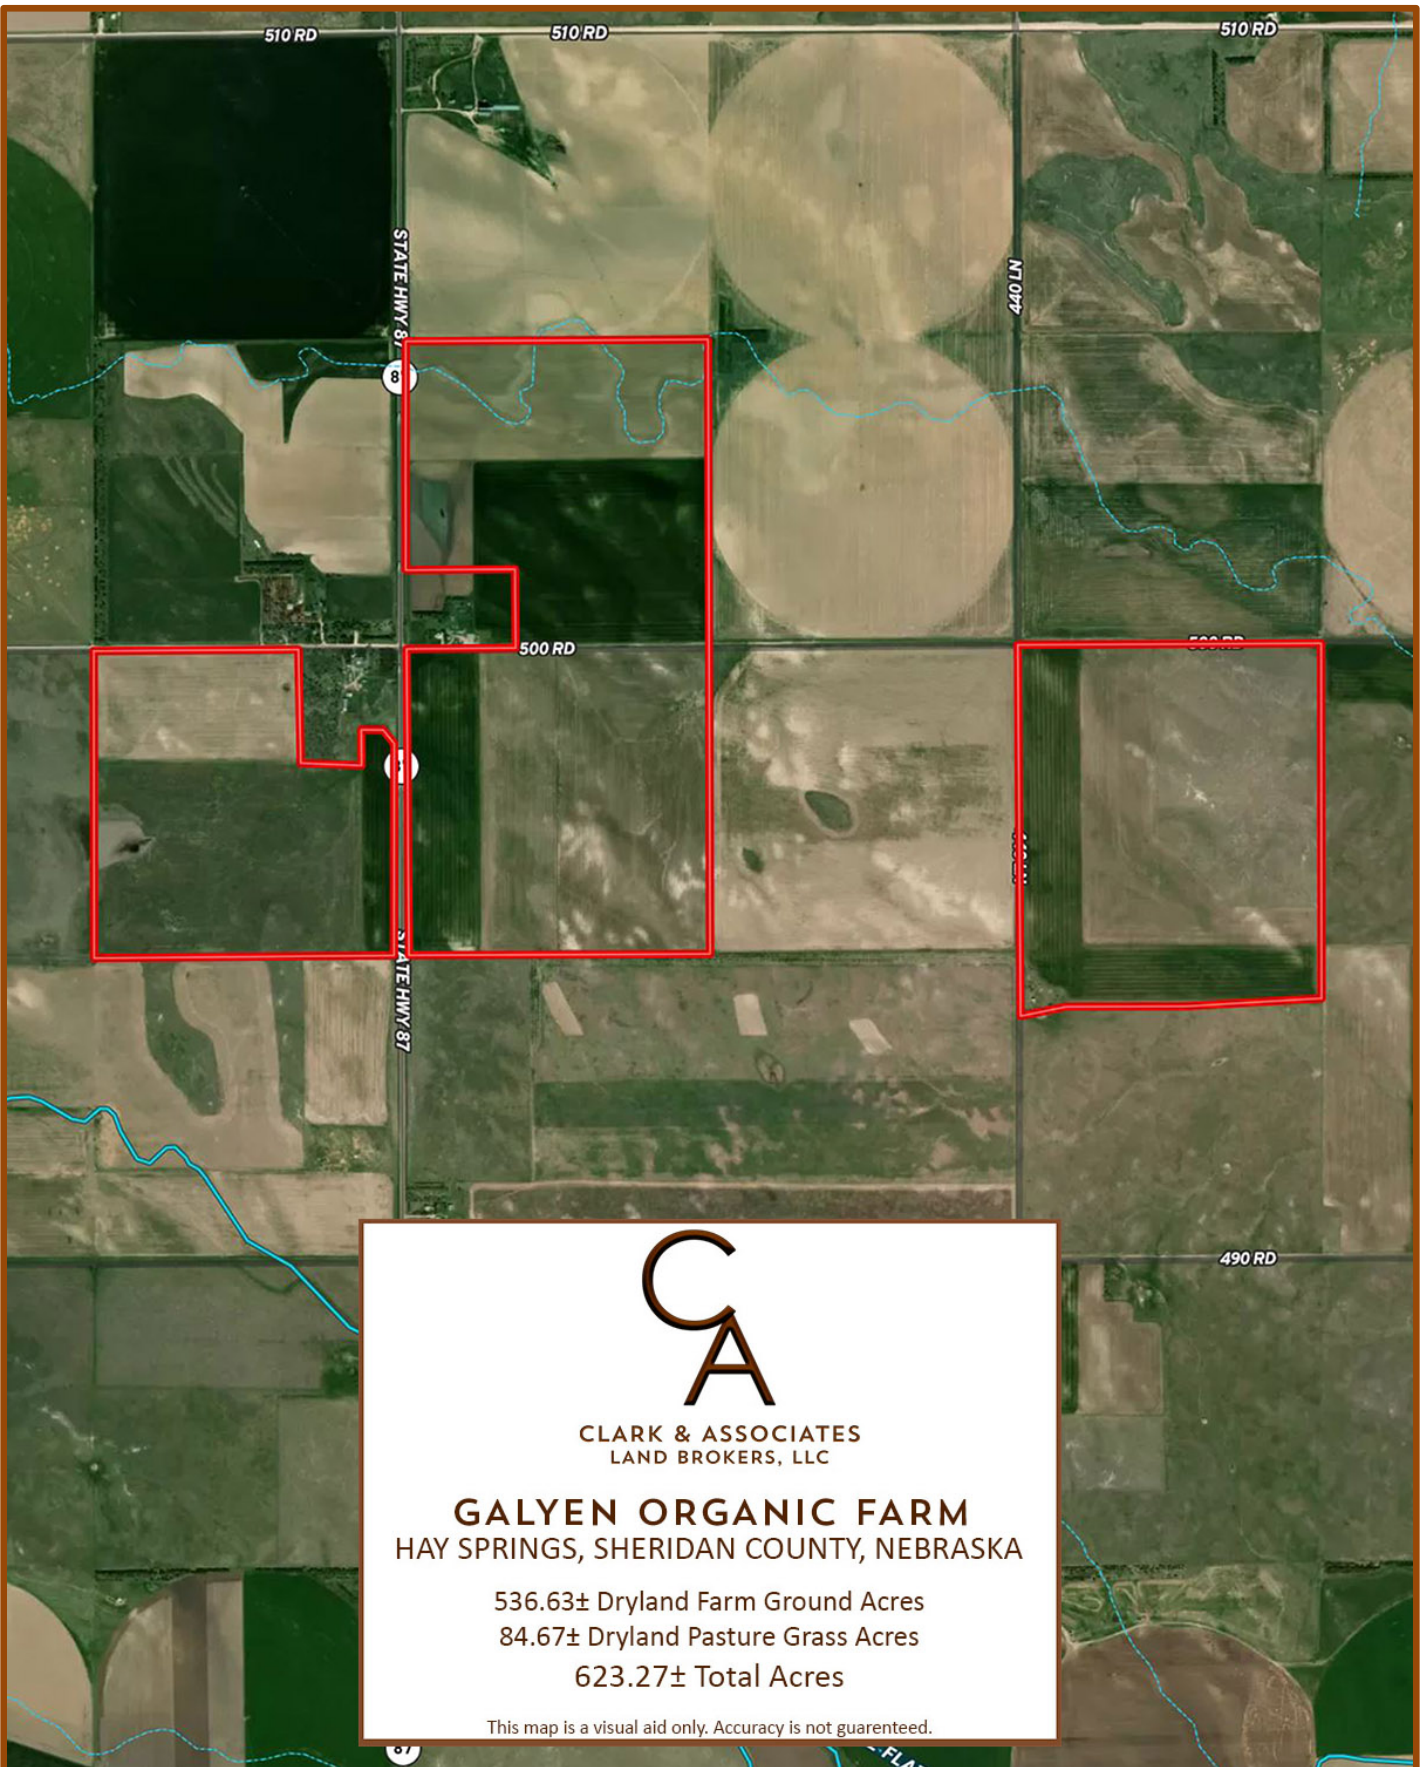

# FARM TOPO MAP

# GALYEN ORGANIC FARM ORTHO MAP

CLARK & ASSOCIATES  
LAND BROKERS, LLC

## GALYEN ORGANIC FARM HAY SPRINGS, SHERIDAN COUNTY, NEBRASKA

536.63± Dryland Farm Ground Acres

84.67± Dryland Pasture Grass Acres

623.27± Total Acres

This map is a visual aid only. Accuracy is not guaranteed.