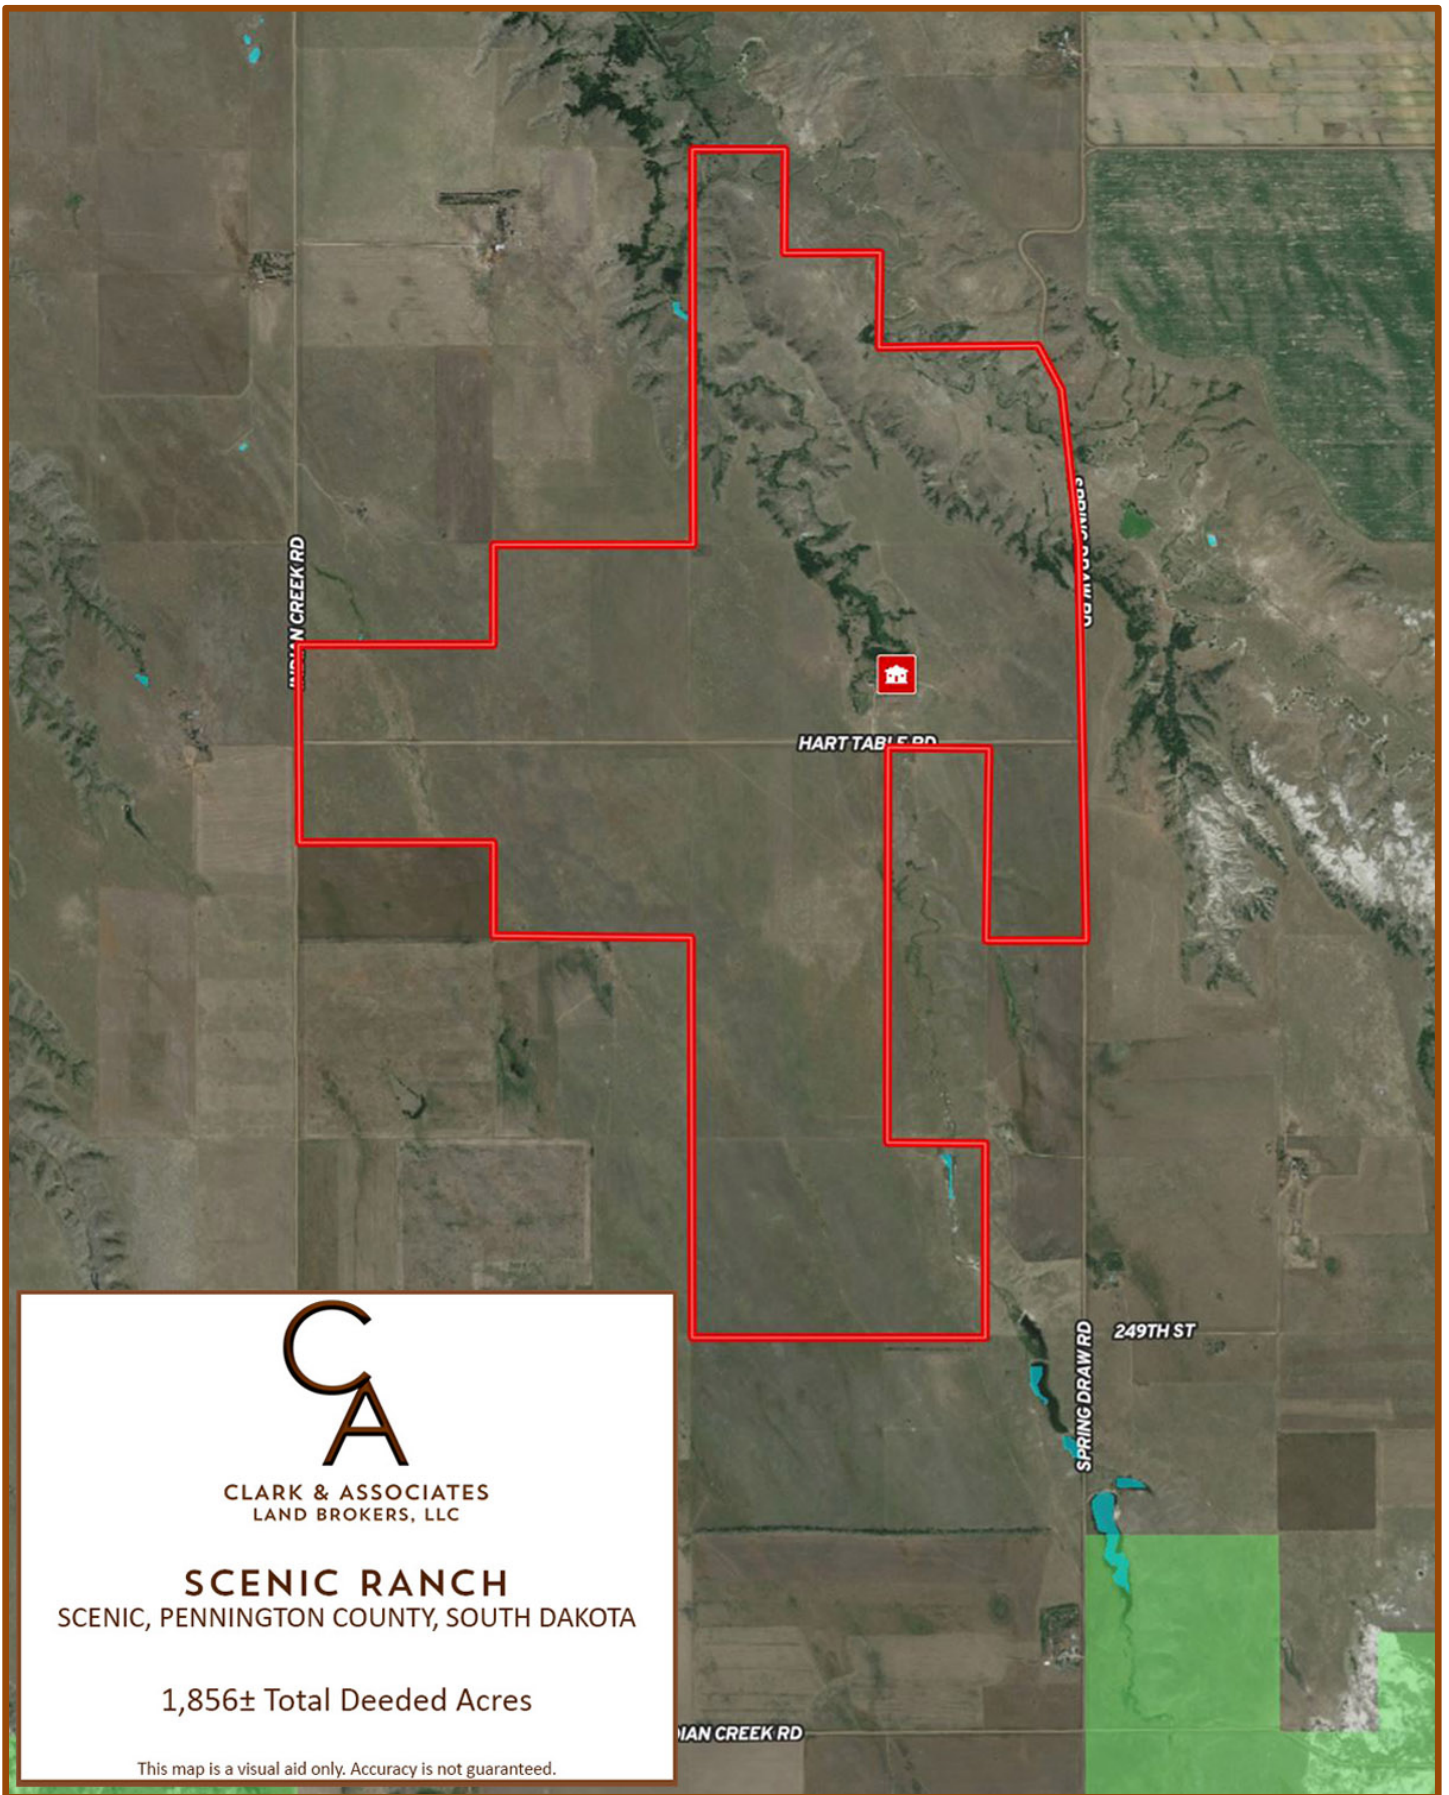

SCENIC RANCH TOPO MAP

SCENIC RANCH ORTHO MAP

CLARK & ASSOCIATES
LAND BROKERS, LLC

SCENIC RANCH
SCENIC, PENNINGTON COUNTY, SOUTH DAKOTA

1,856± Total Deeded Acres

This map is a visual aid only. Accuracy is not guaranteed.