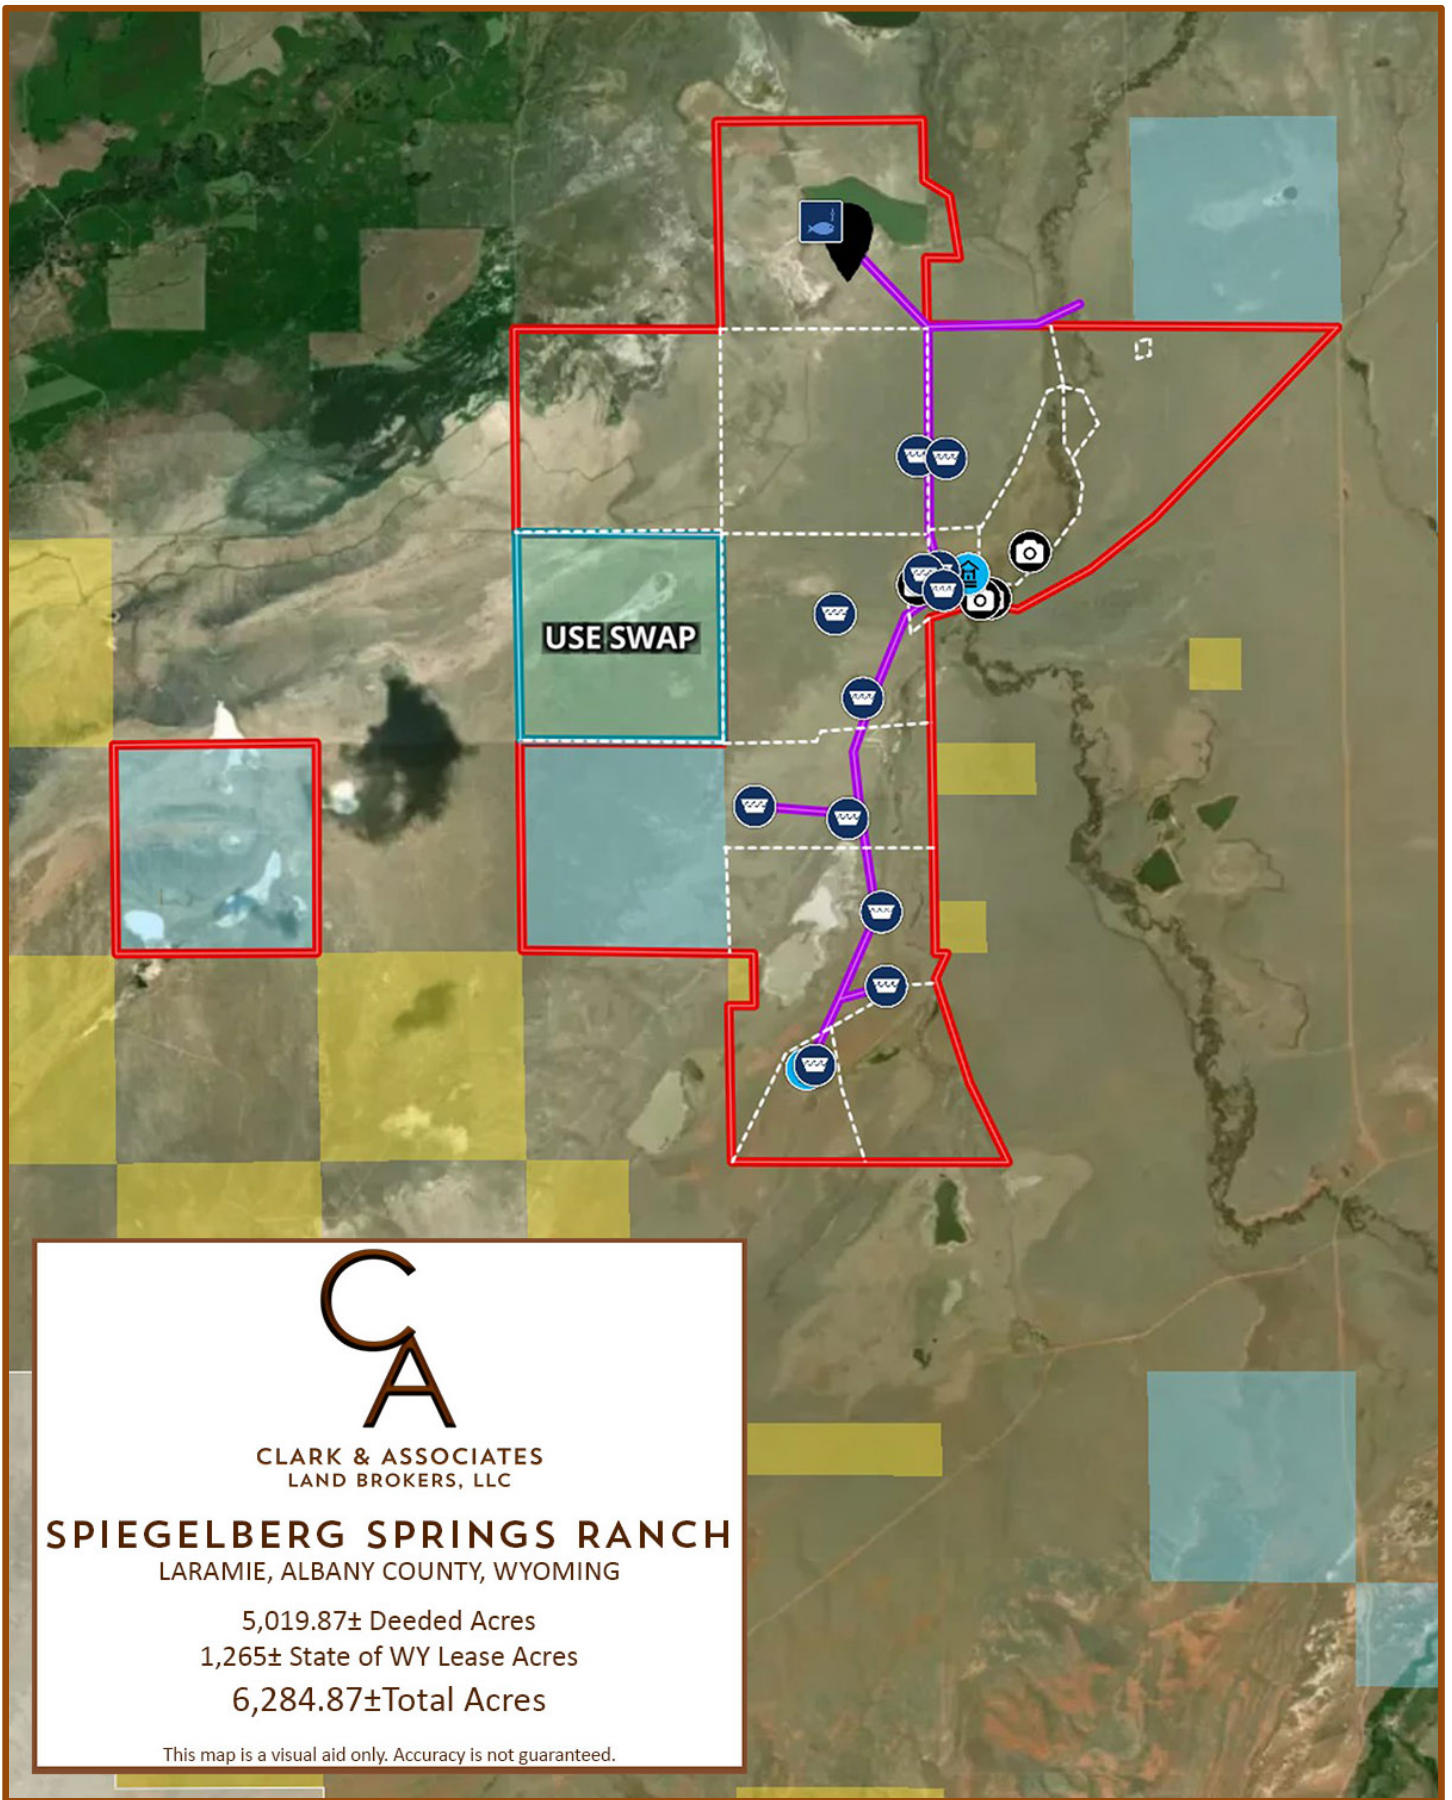

# SPIEGELBERG SPRINGS RANCH TOPO MAP

CLARK & ASSOCIATES  
LAND BROKERS, LLC

## SPIEGELBERG SPRINGS RANCH

LARAMIE, ALBANY COUNTY, WYOMING

5,019.87± Deeded Acres  
1,265± State of WY Lease Acres  
6,284.87± Total Acres

This map is a visual aid only. Accuracy is not guaranteed.

SPIEGELBERG SPRINGS RANCH ORTHO MAP

CLARK & ASSOCIATES  
LAND BROKERS, LLC

**SPIEGELBERG SPRINGS RANCH**

LARAMIE, ALBANY COUNTY, WYOMING

5,019.87± Deeded Acres  
1,265± State of WY Lease Acres  
6,284.87± Total Acres

This map is a visual aid only. Accuracy is not guaranteed.