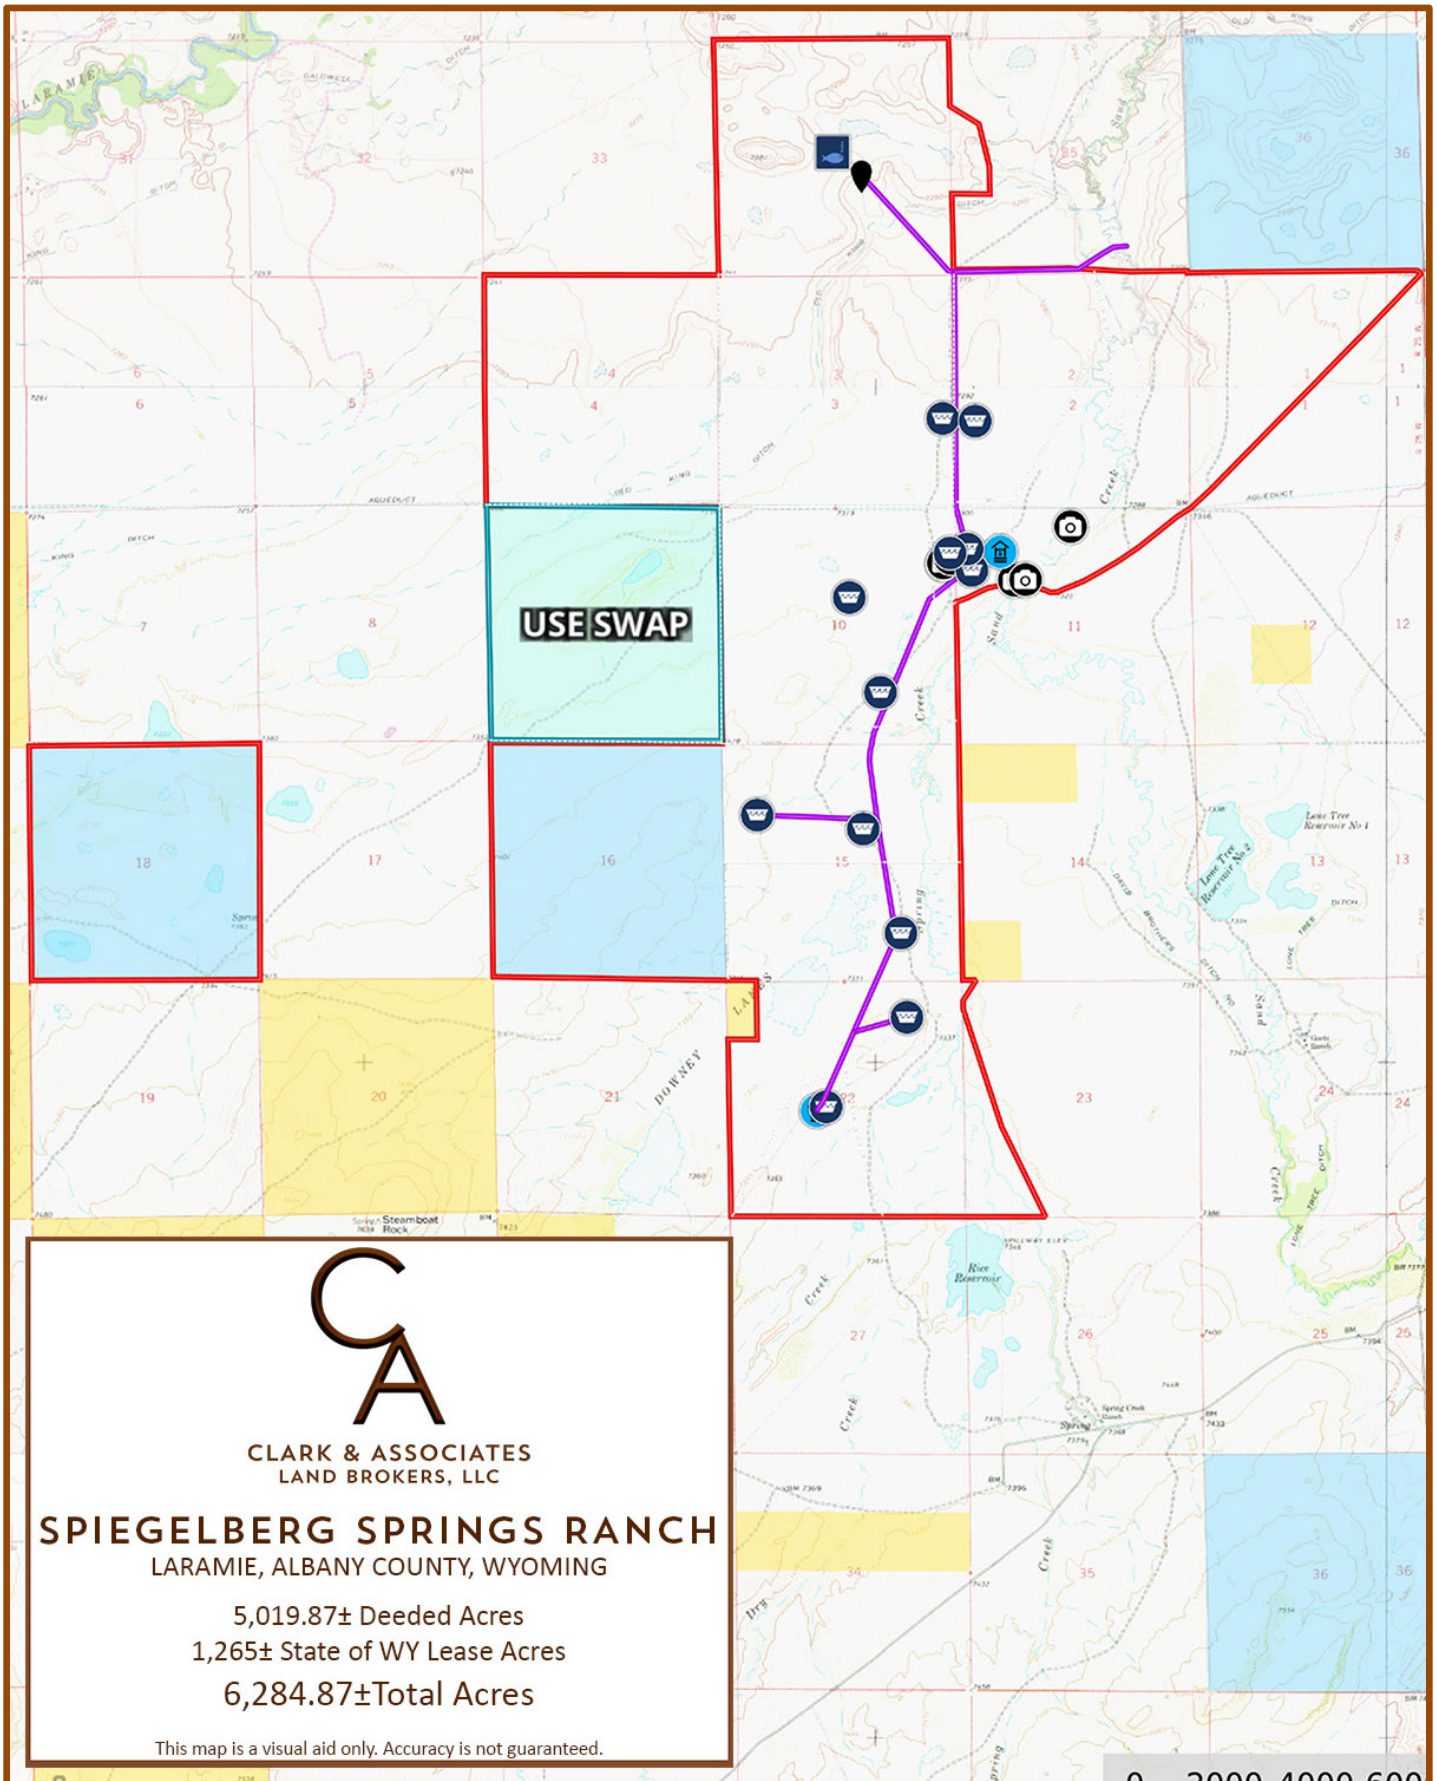

# SPIEGELBERG SPRINGS RANCH TOPO MAP

CLARK & ASSOCIATES  
LAND BROKERS, LLC

## SPIEGELBERG SPRINGS RANCH

LARAMIE, ALBANY COUNTY, WYOMING

5,019.87± Deeded Acres  
1,265± State of WY Lease Acres  
6,284.87± Total Acres

This map is a visual aid only. Accuracy is not guaranteed.

SPIEGELBERG SPRINGS RANCH ORTHO MAP