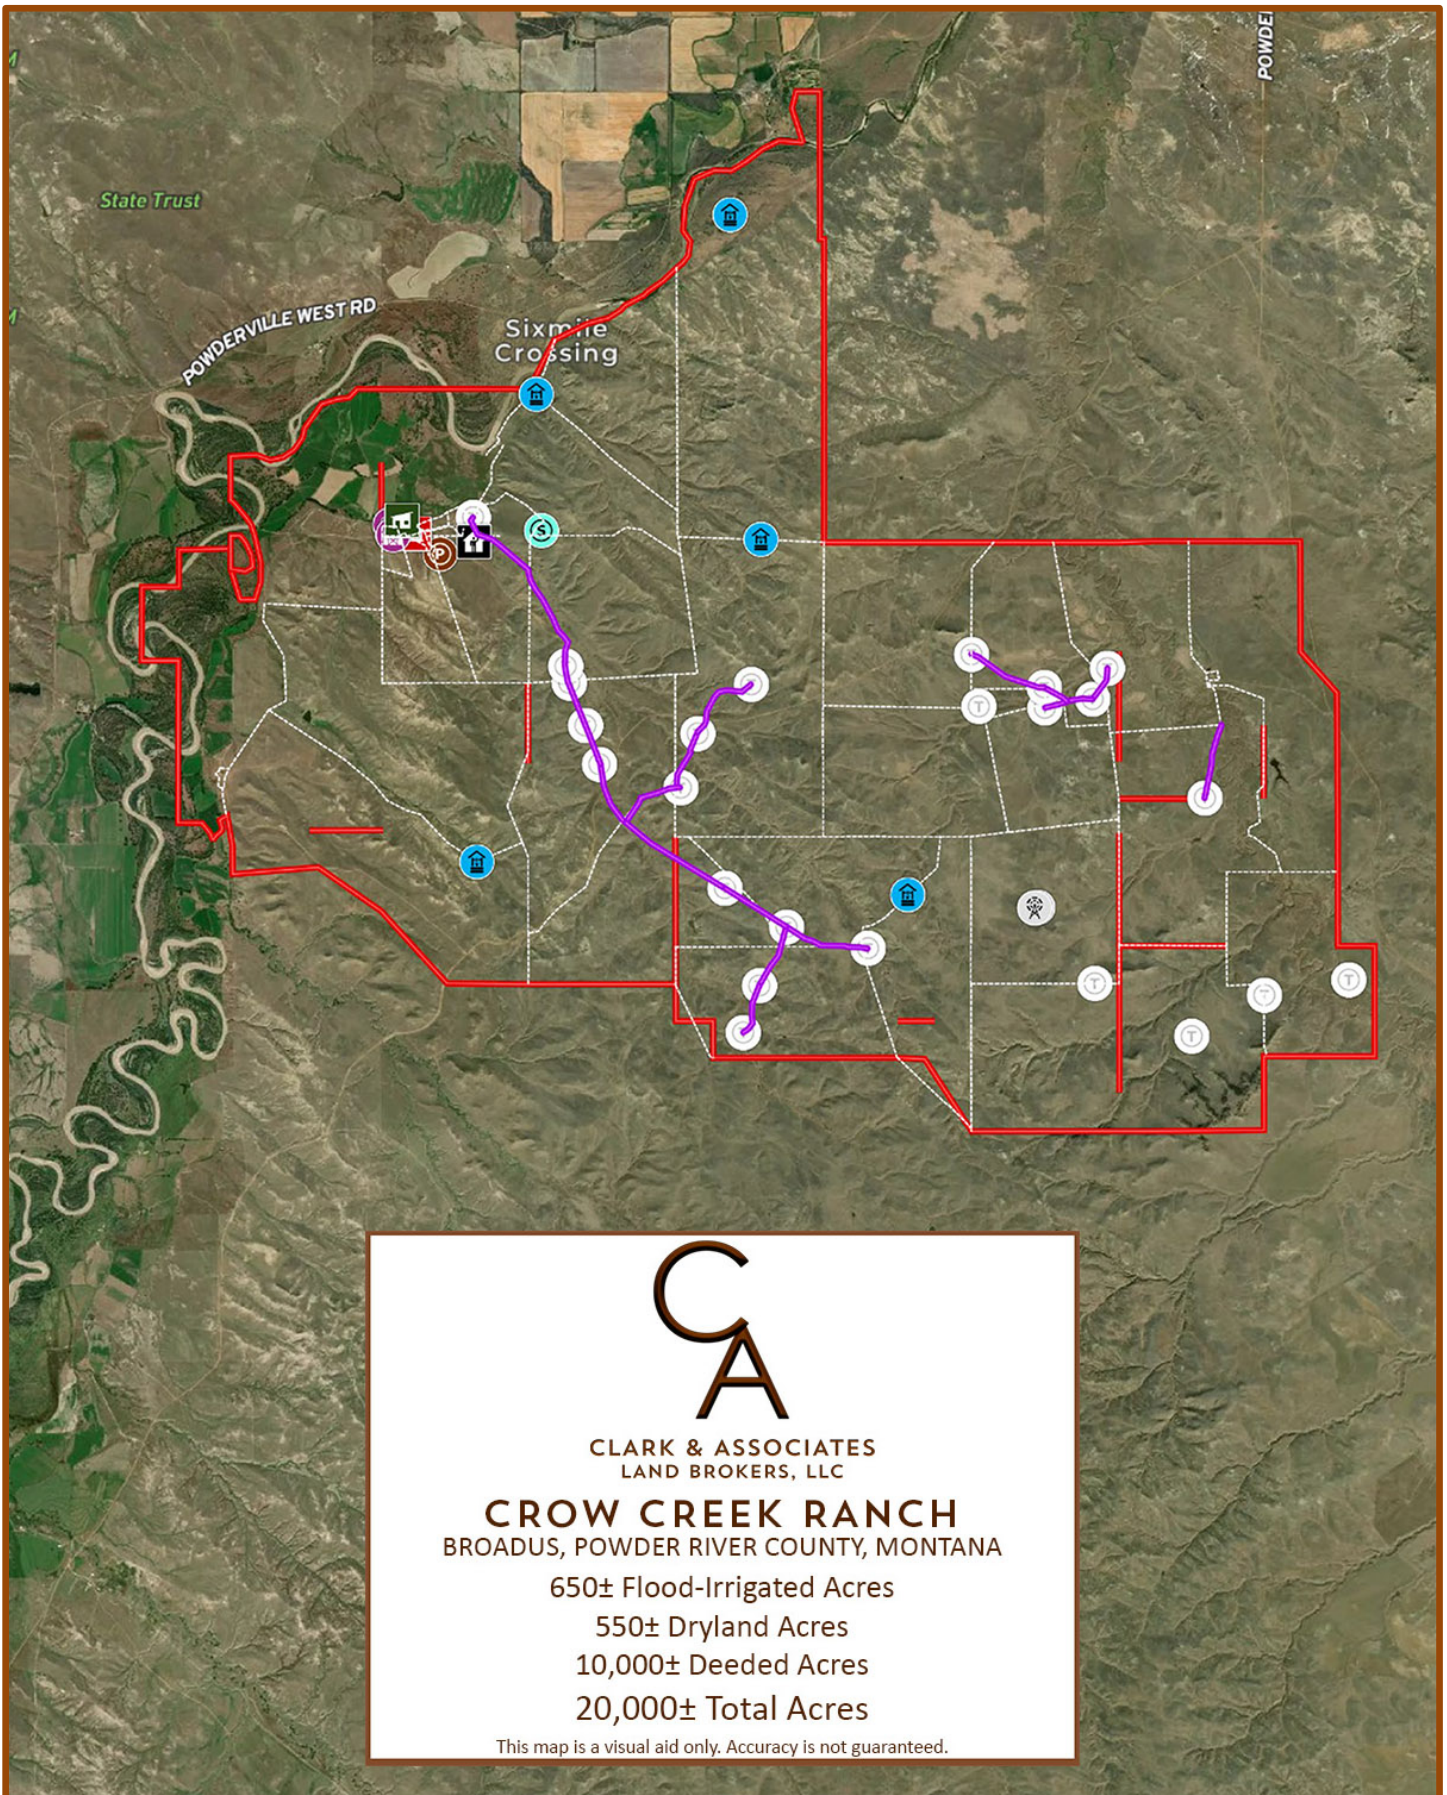

CROW CREEK RANCH TOPO MAP

CLARK & ASSOCIATES
LAND BROKERS, LLC

CROW CREEK RANCH
BROADUS, POWDER RIVER COUNTY, MONTANA

650± Flood-Irrigated Acres

550± Dryland Acres

10,000± Deeded Acres

20,000± Total Acres

This map is a visual aid only. Accuracy is not guaranteed.

CROW CREEK RANCH ORTHO MAP

CLARK & ASSOCIATES
LAND BROKERS, LLC

CROW CREEK RANCH

BROADUS, POWDER RIVER COUNTY, MONTANA

650± Flood-Irrigated Acres
550± Dryland Acres
10,000± Deeded Acres
20,000± Total Acres

This map is a visual aid only. Accuracy is not guaranteed.