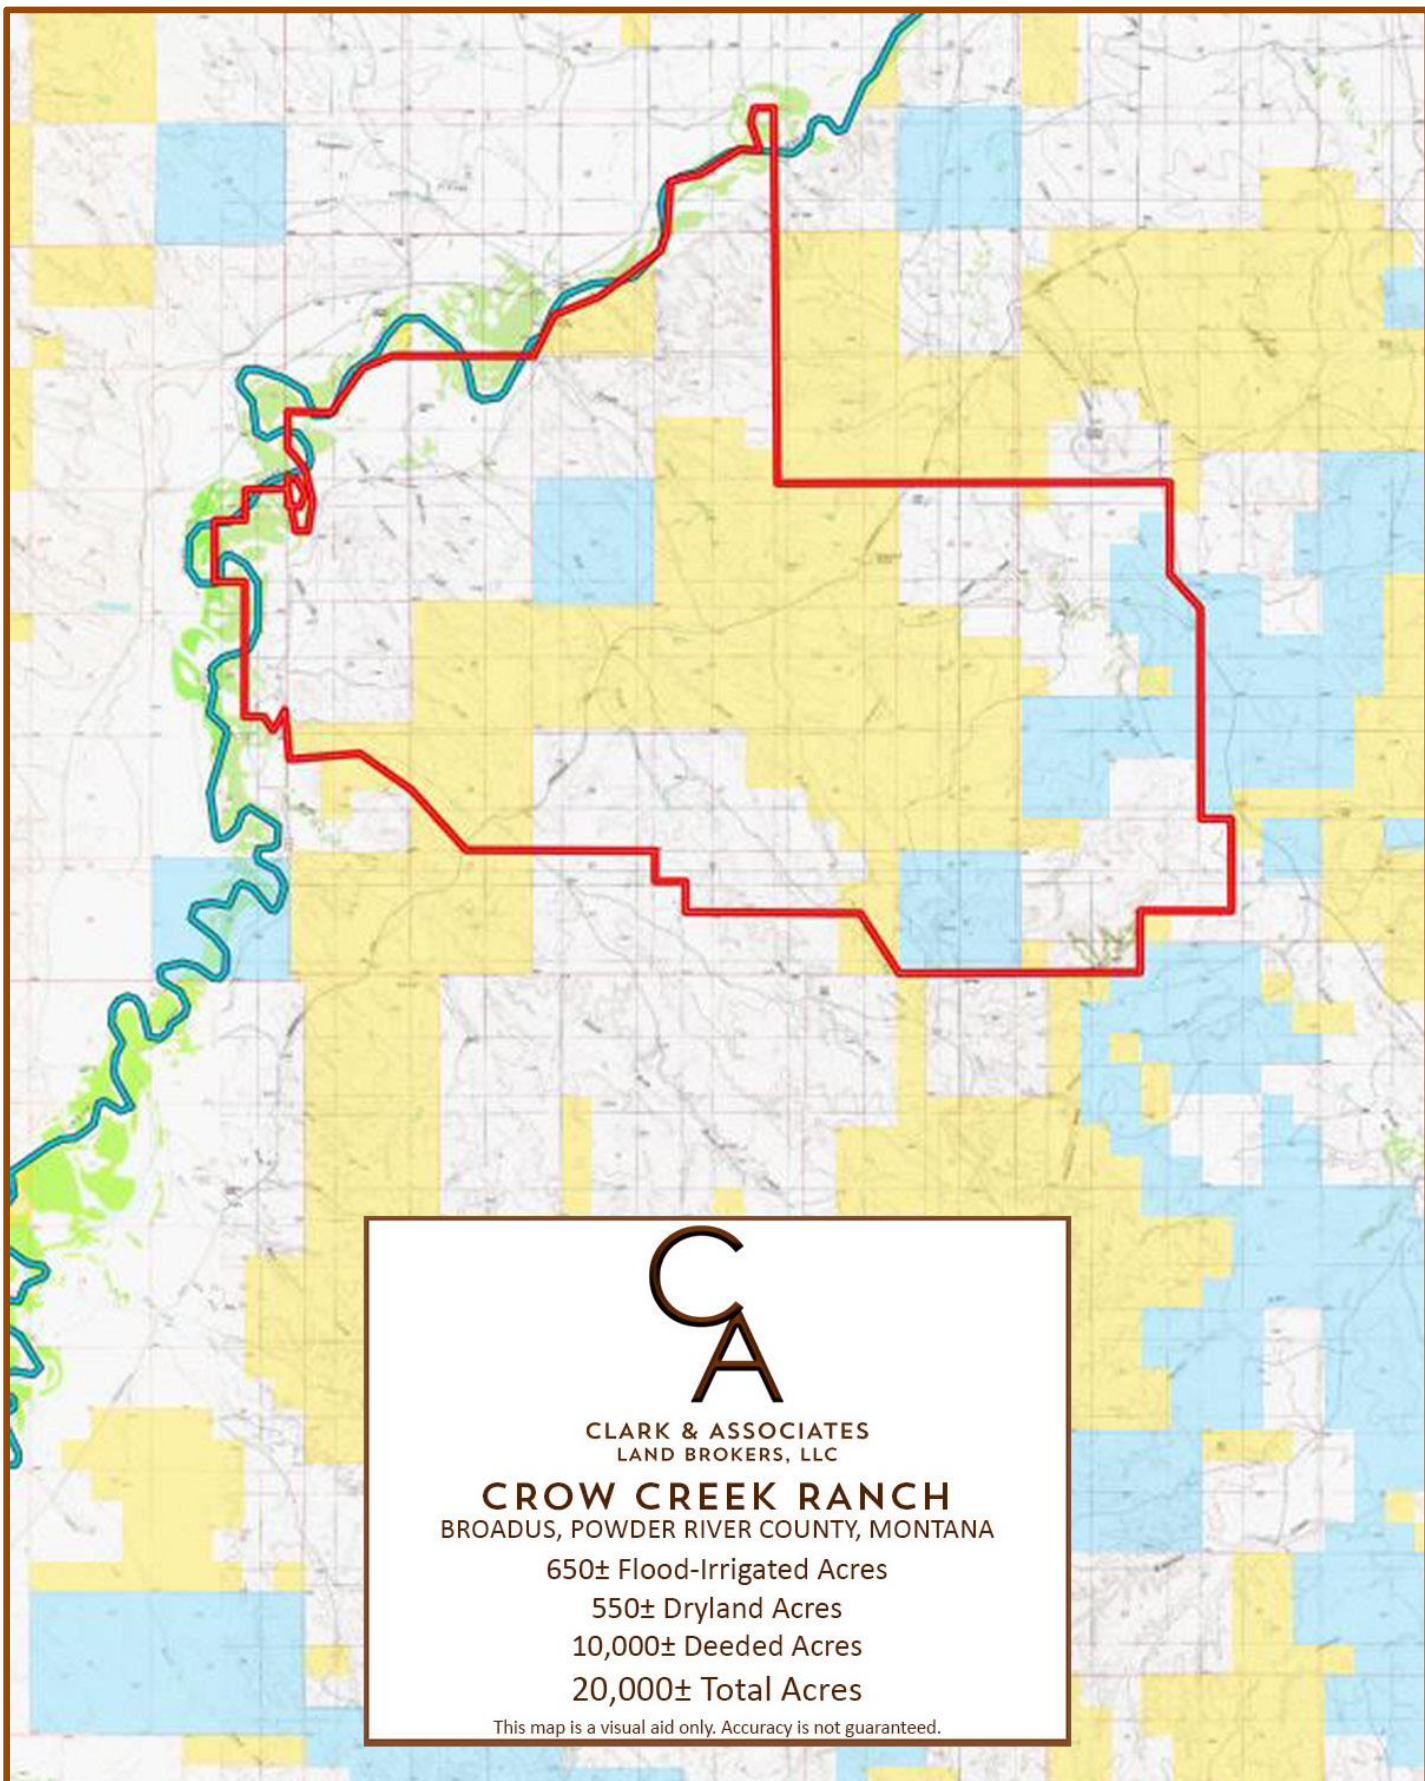

CROW CREEK RANCH TOPO MAP

CLARK & ASSOCIATES
LAND BROKERS, LLC

CROW CREEK RANCH
BROADUS, POWDER RIVER COUNTY, MONTANA

650± Flood-Irrigated Acres

550± Dryland Acres

10,000± Deeded Acres

20,000± Total Acres

This map is a visual aid only. Accuracy is not guaranteed.

CROW CREEK RANCH ORTHO MAP

CLARK & ASSOCIATES
LAND BROKERS, LLC

CROW CREEK RANCH

BROADUS, POWDER RIVER COUNTY, MONTANA

650± Flood-Irrigated Acres
550± Dryland Acres
10,000± Deeded Acres
20,000± Total Acres

This map is a visual aid only. Accuracy is not guaranteed.