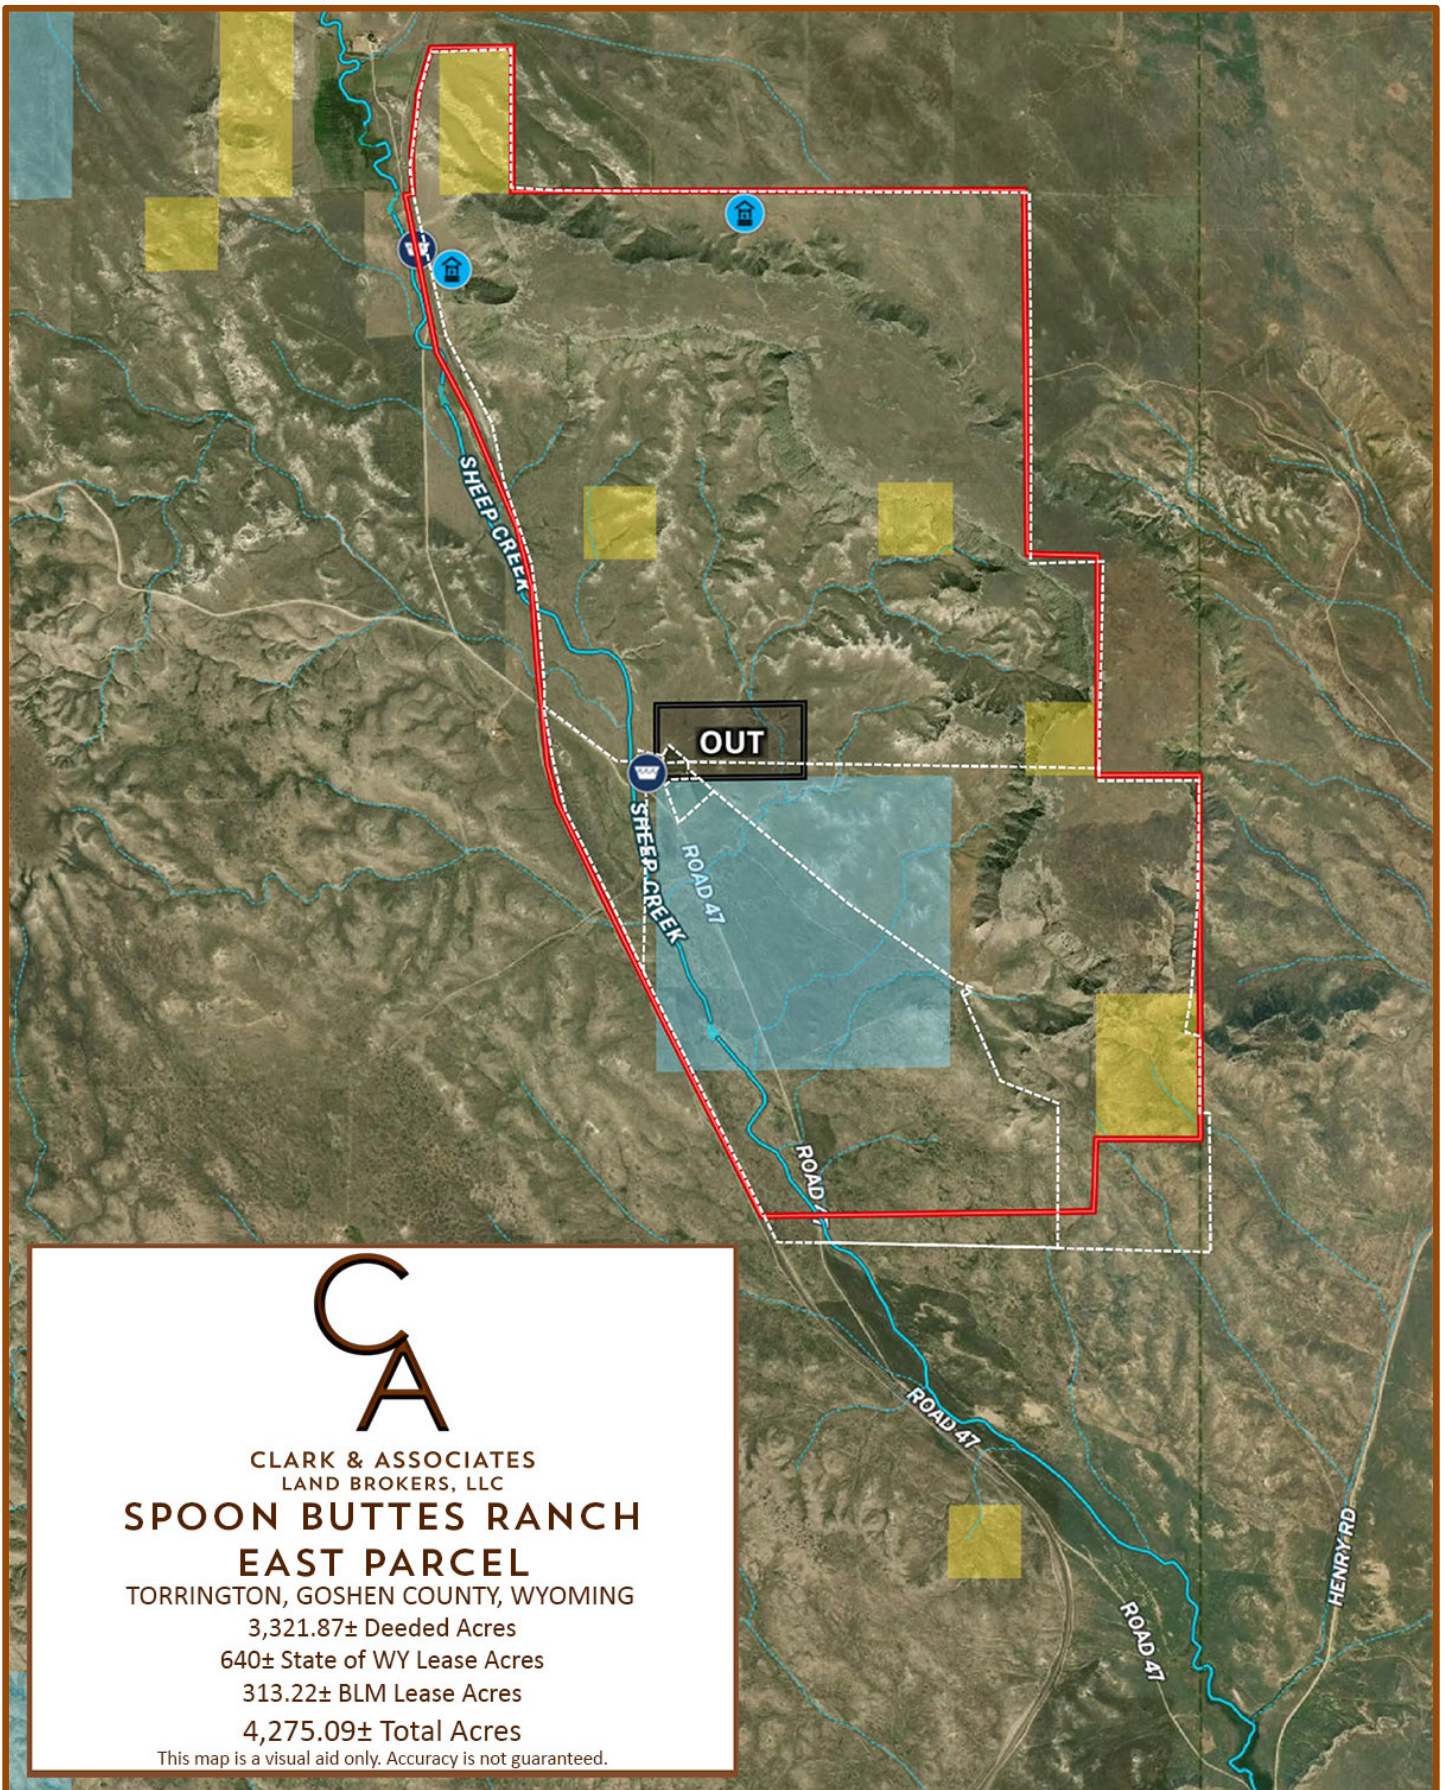

SPOON BUTTES RANCH EAST PARCEL ORTHO MAP

CLARK & ASSOCIATES  
LAND BROKERS, LLC

**SPOON BUTTES RANCH  
EAST PARCEL**

TORRINGTON, GOSHEN COUNTY, WYOMING

3,321.87± Deeded Acres

640± State of WY Lease Acres

313.22± BLM Lease Acres

4,275.09± Total Acres

This map is a visual aid only. Accuracy is not guaranteed.