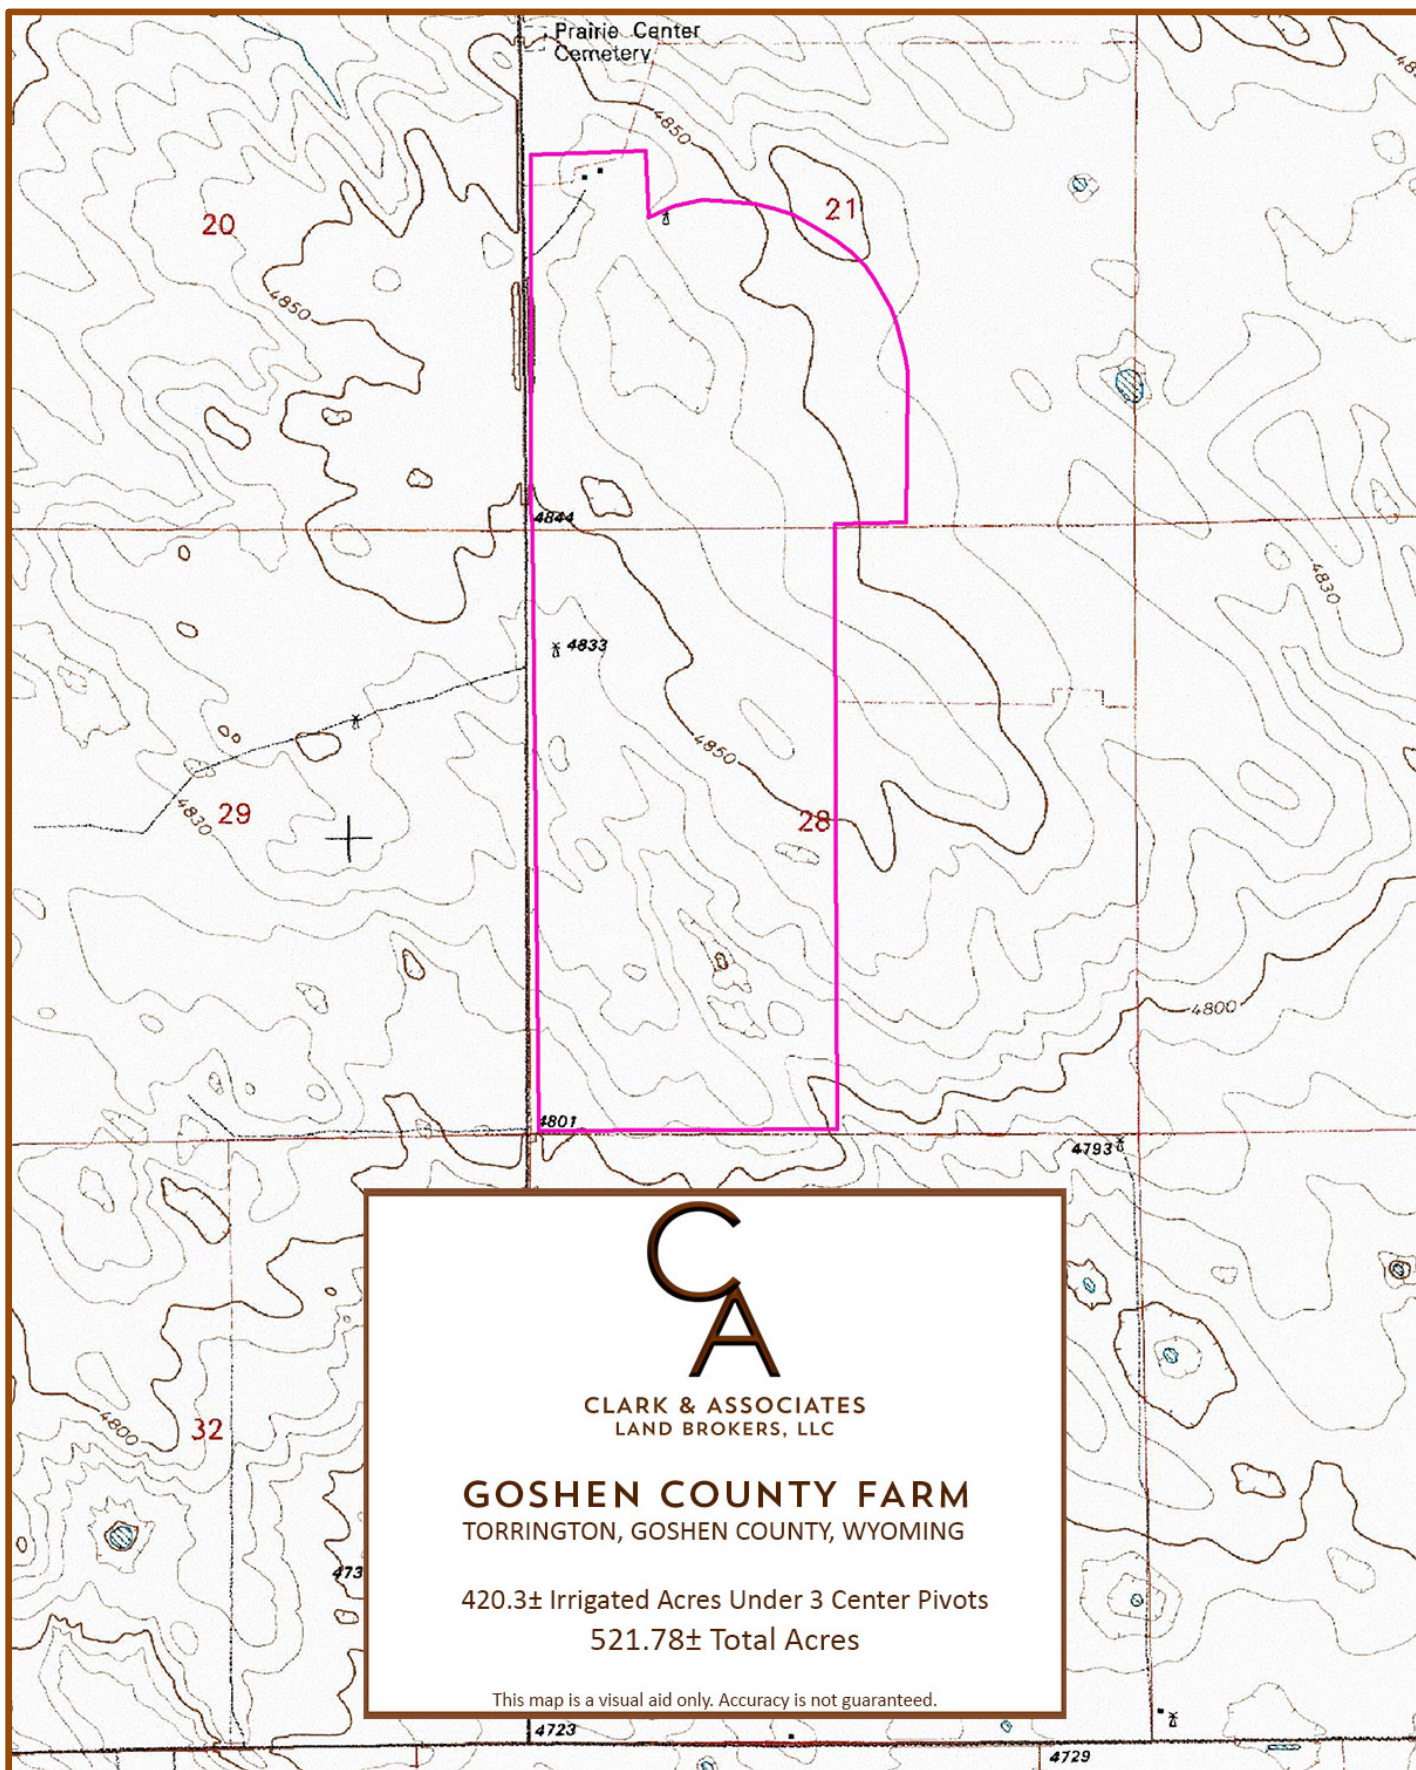

GOSHEN COUNTY FARM TOPO MAP

GOSHEN COUNTY FARM ORTHO MAP

CLARK & ASSOCIATES
LAND BROKERS, LLC

GOSHEN COUNTY FARM
TORRINGTON, GOSHEN COUNTY, WYOMING

420.3± Irrigated Acres Under 3 Center Pivots
521.78± Total Acres

This map is a visual aid only. Accuracy is not guaranteed.