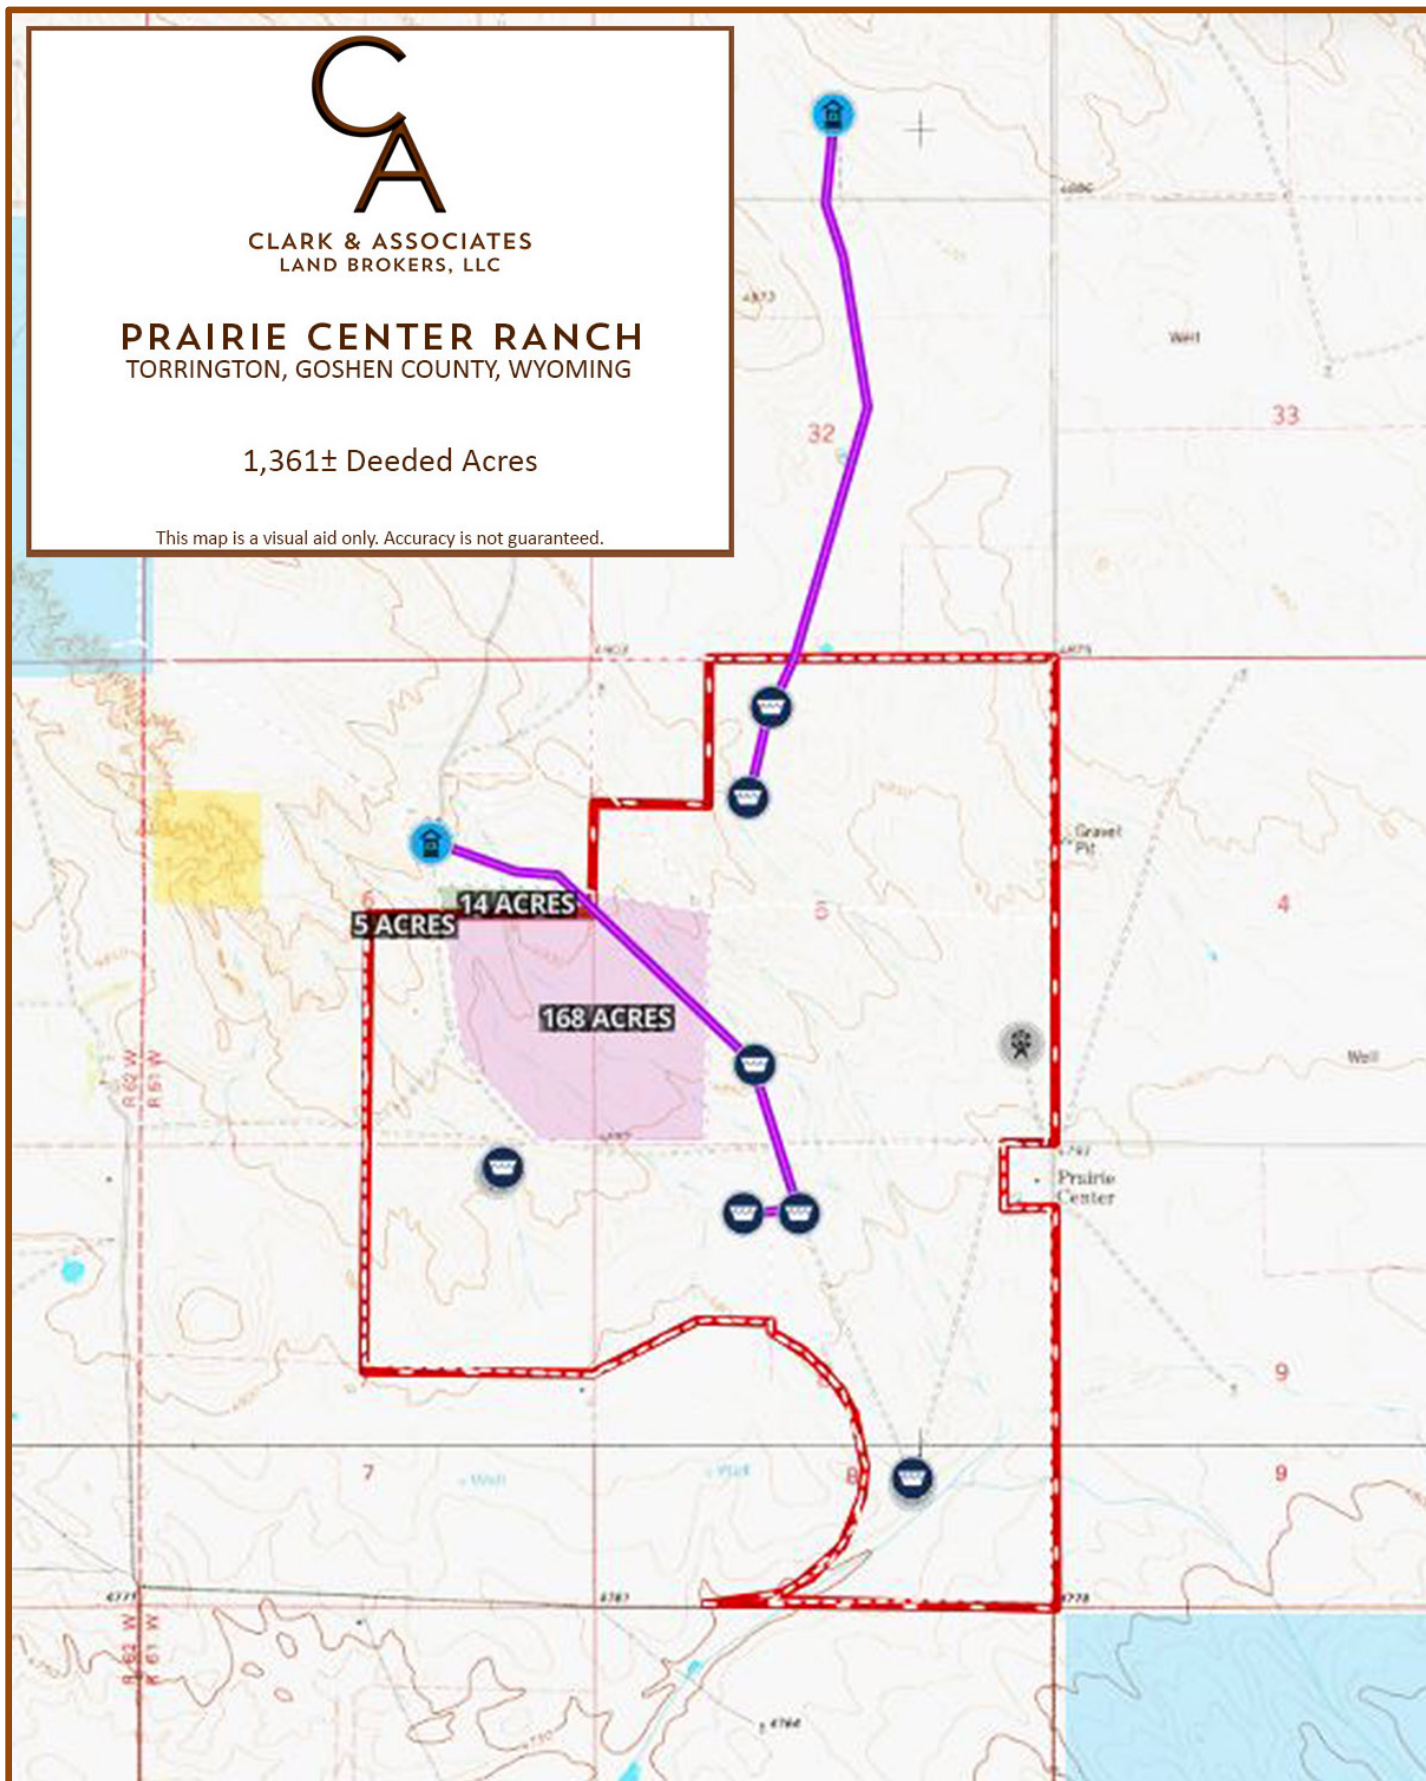

PRAIRIE CENTER RANCH TOPO MAP

CLARK & ASSOCIATES
LAND BROKERS, LLC

PRAIRIE CENTER RANCH TORRINGTON, GOSHEN COUNTY, WYOMING

1,361± Deeded Acres

This map is a visual aid only. Accuracy is not guaranteed.

PRAIRIE CENTER RANCH ORTHO MAP

CLARK & ASSOCIATES
LAND BROKERS, LLC

PRAIRIE CENTER RANCH TORRINGTON, GOSHEN COUNTY, WYOMING

1,361± Deeded Acres

This map is a visual aid only. Accuracy is not guaranteed.