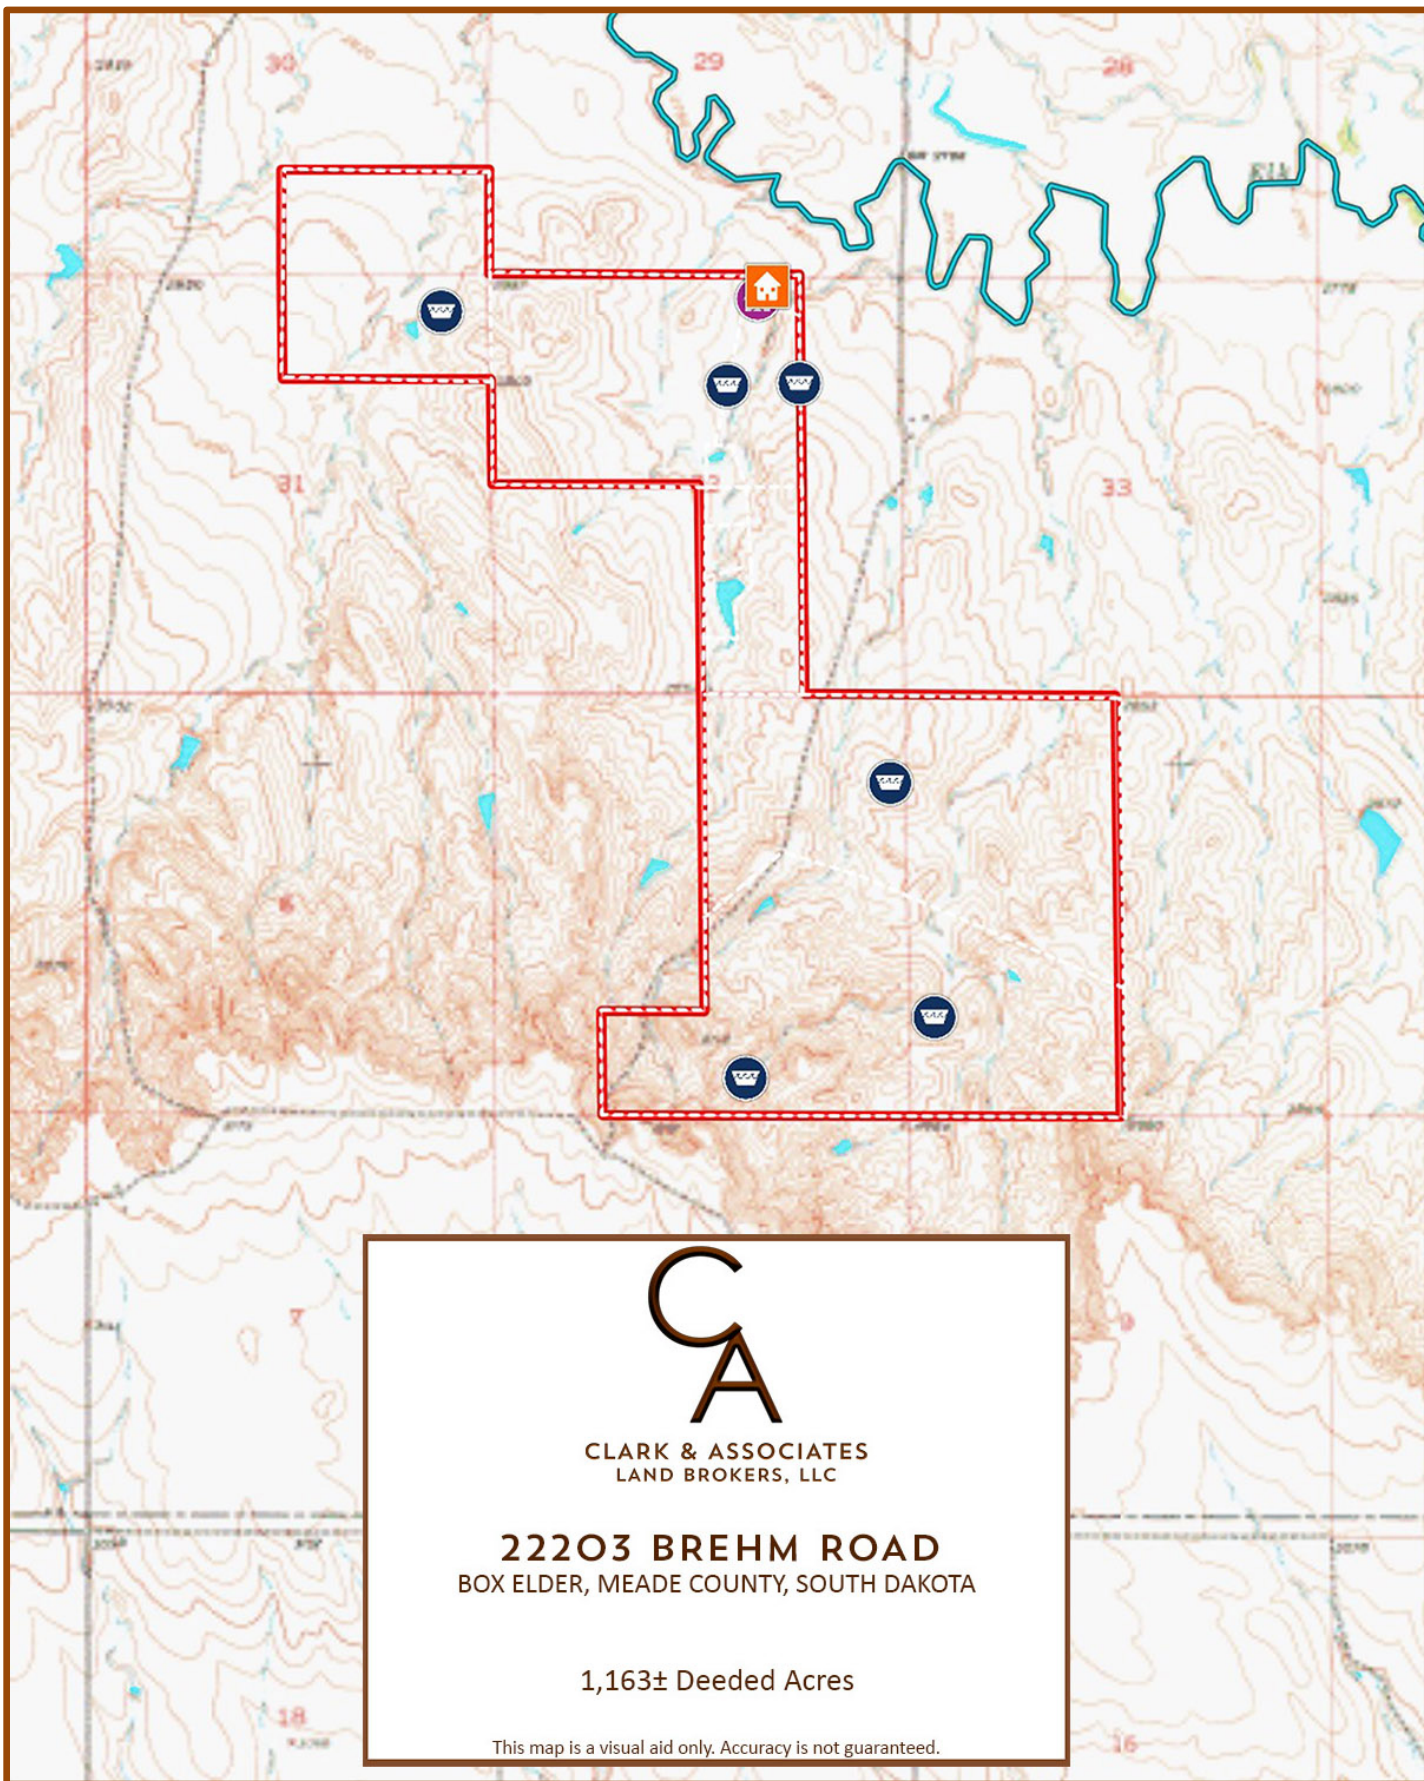

22203 BREHM ROAD TOPO MAP

CLARK & ASSOCIATES  
LAND BROKERS, LLC

**22203 BREHM ROAD**  
BOX ELDER, MEADE COUNTY, SOUTH DAKOTA

1,163± Deeded Acres

This map is a visual aid only. Accuracy is not guaranteed.

22203 BREHM ROAD ORTHO MAP

CLARK & ASSOCIATES  
LAND BROKERS, LLC

**22203 BREHM ROAD**  
BOX ELDER, MEADE COUNTY, SOUTH DAKOTA

1,163± Deeded Acres

This map is a visual aid only. Accuracy is not guaranteed.