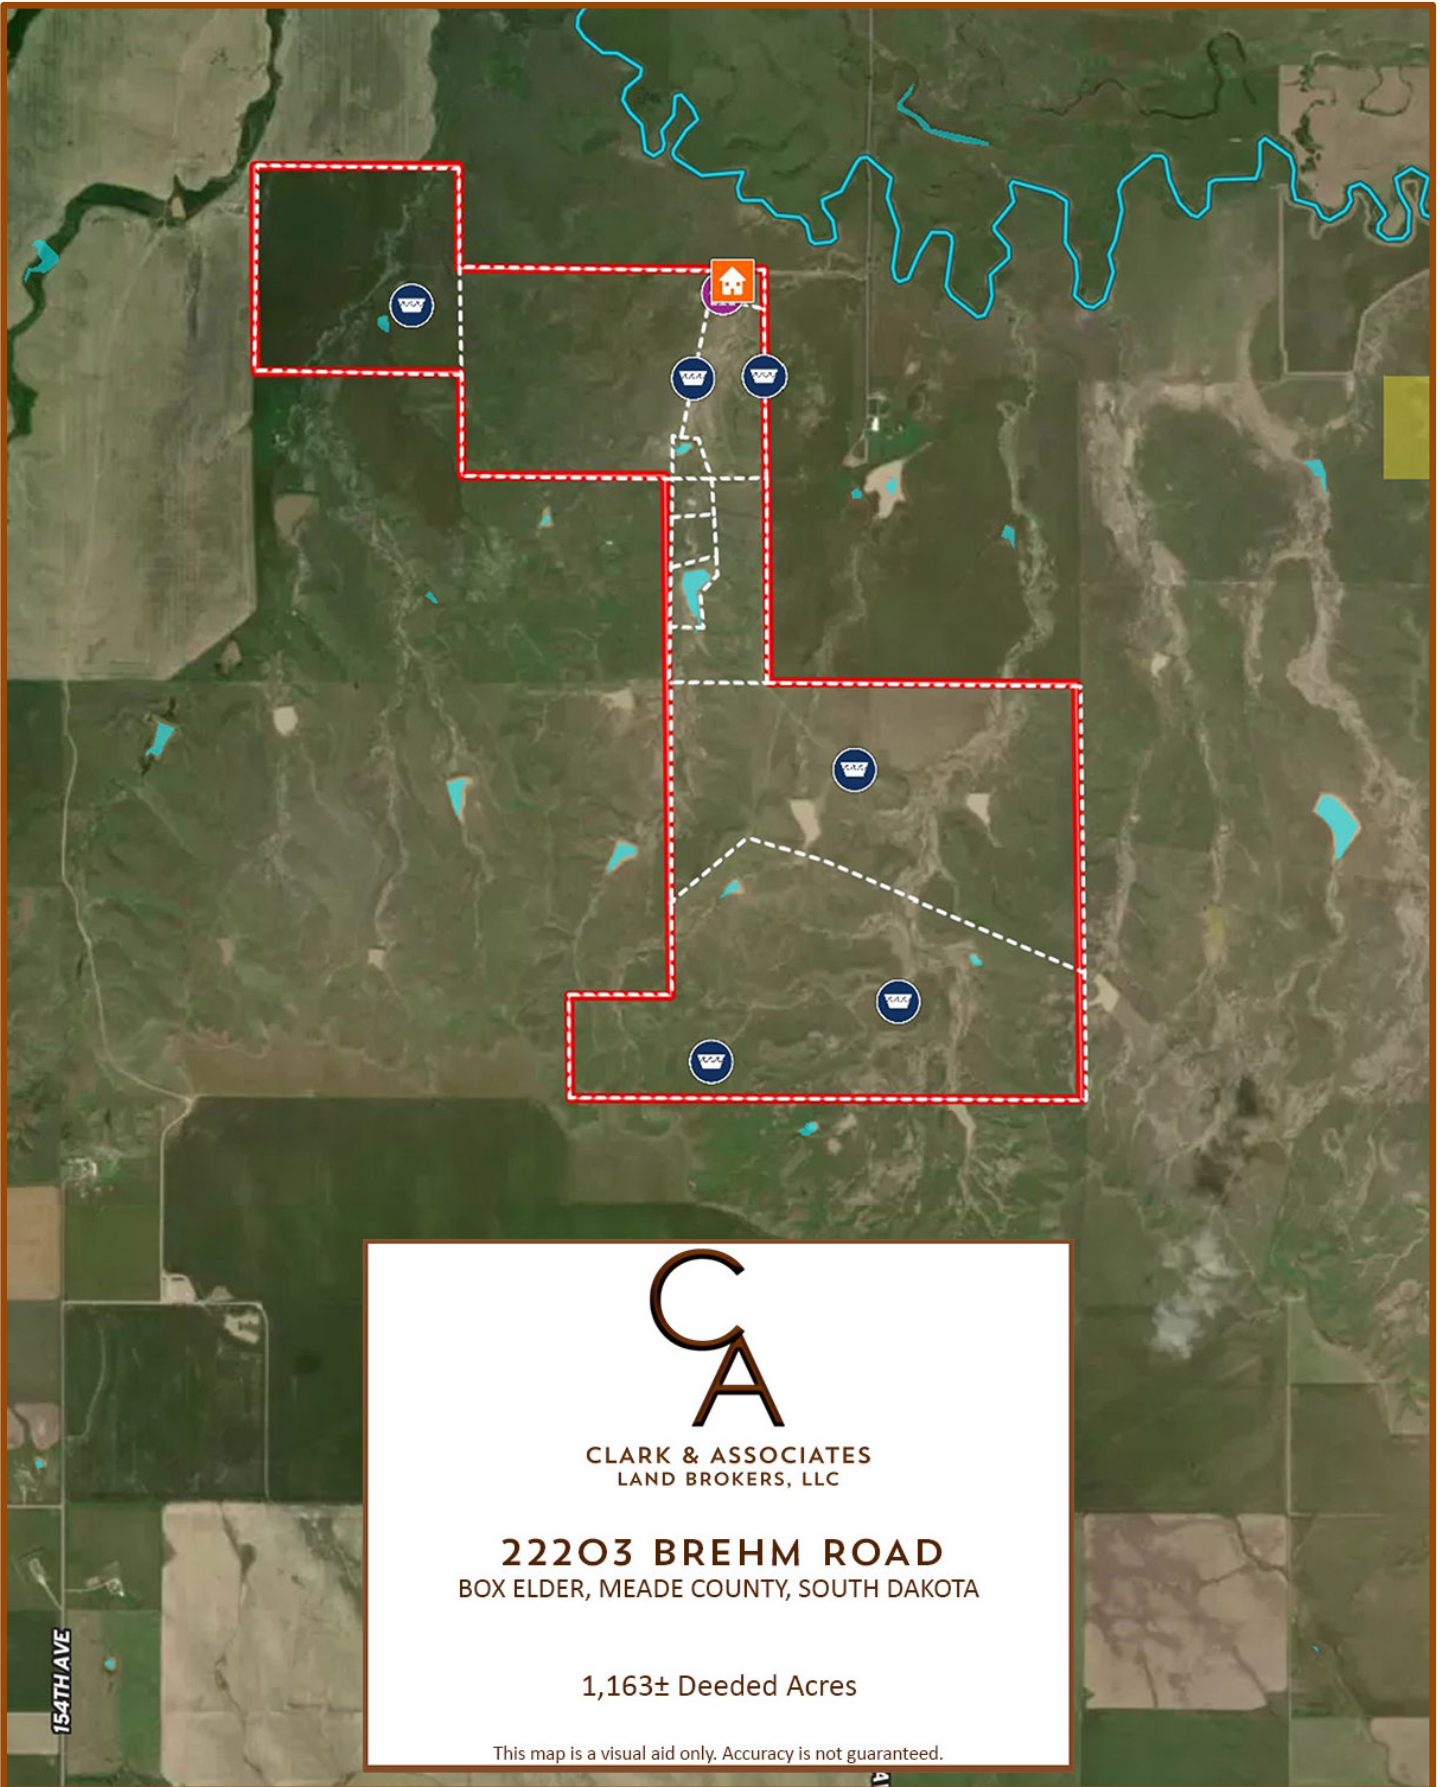

22203 BREHM ROAD TOPO MAP

CLARK & ASSOCIATES  
LAND BROKERS, LLC

**22203 BREHM ROAD**  
BOX ELDER, MEADE COUNTY, SOUTH DAKOTA

1,163± Deeded Acres

This map is a visual aid only. Accuracy is not guaranteed.

22203 BREHM ROAD ORTHO MAP

CLARK & ASSOCIATES  
LAND BROKERS, LLC

**22203 BREHM ROAD**  
BOX ELDER, MEADE COUNTY, SOUTH DAKOTA

1,163± Deeded Acres

This map is a visual aid only. Accuracy is not guaranteed.