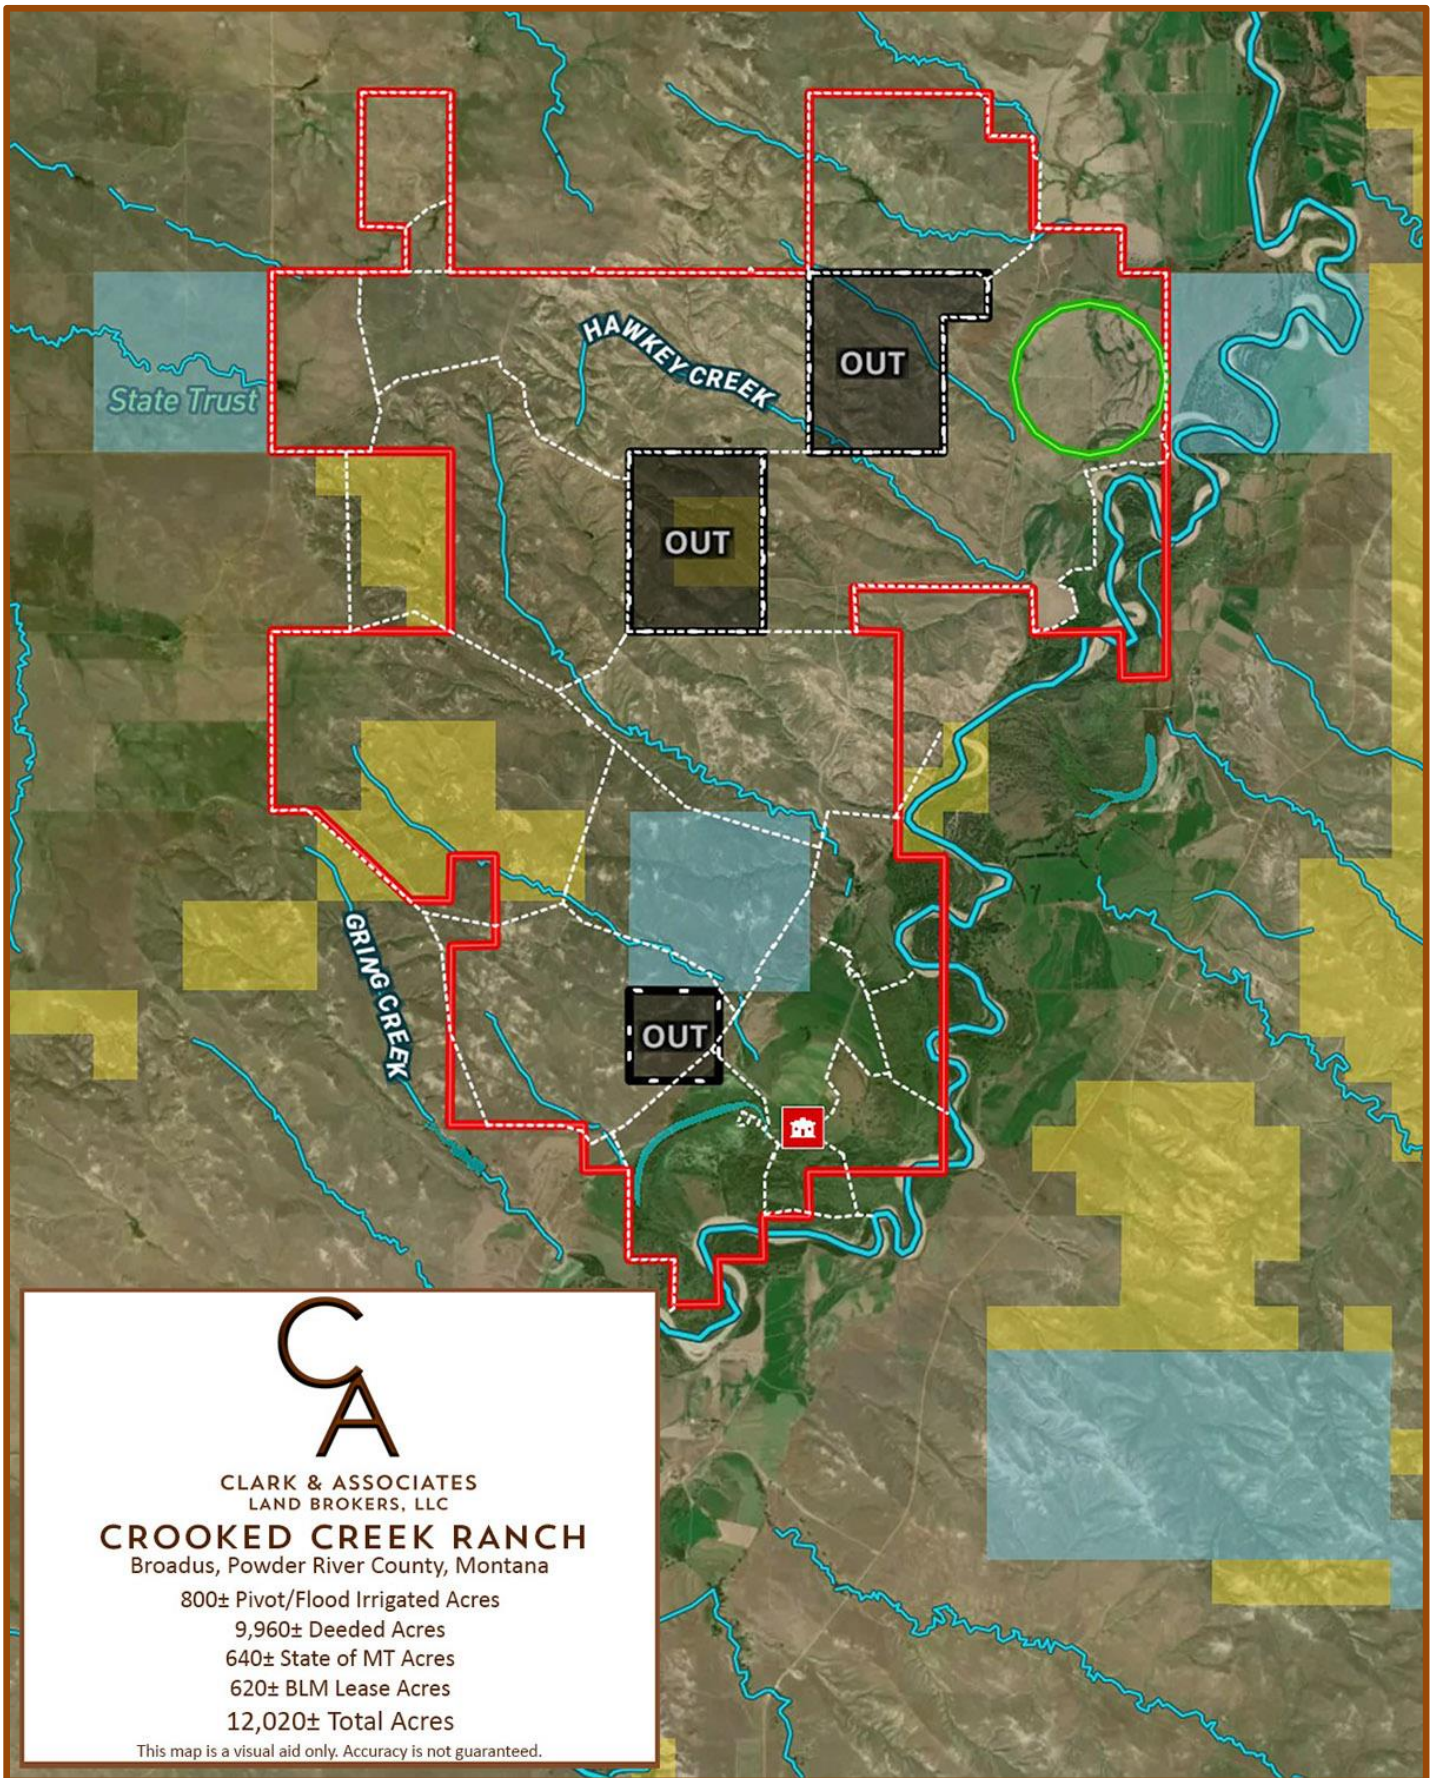

CROOKED CREEK RANCH TOPO MAP

CROOKED CREEK RANCH ORTHO MAP

CLARK & ASSOCIATES
LAND BROKERS, LLC

CROOKED CREEK RANCH

Broadus, Powder River County, Montana

800± Pivot/Flood Irrigated Acres

9,960± Deeded Acres

640± State of MT Acres

620± BLM Lease Acres

12,020± Total Acres

This map is a visual aid only. Accuracy is not guaranteed.