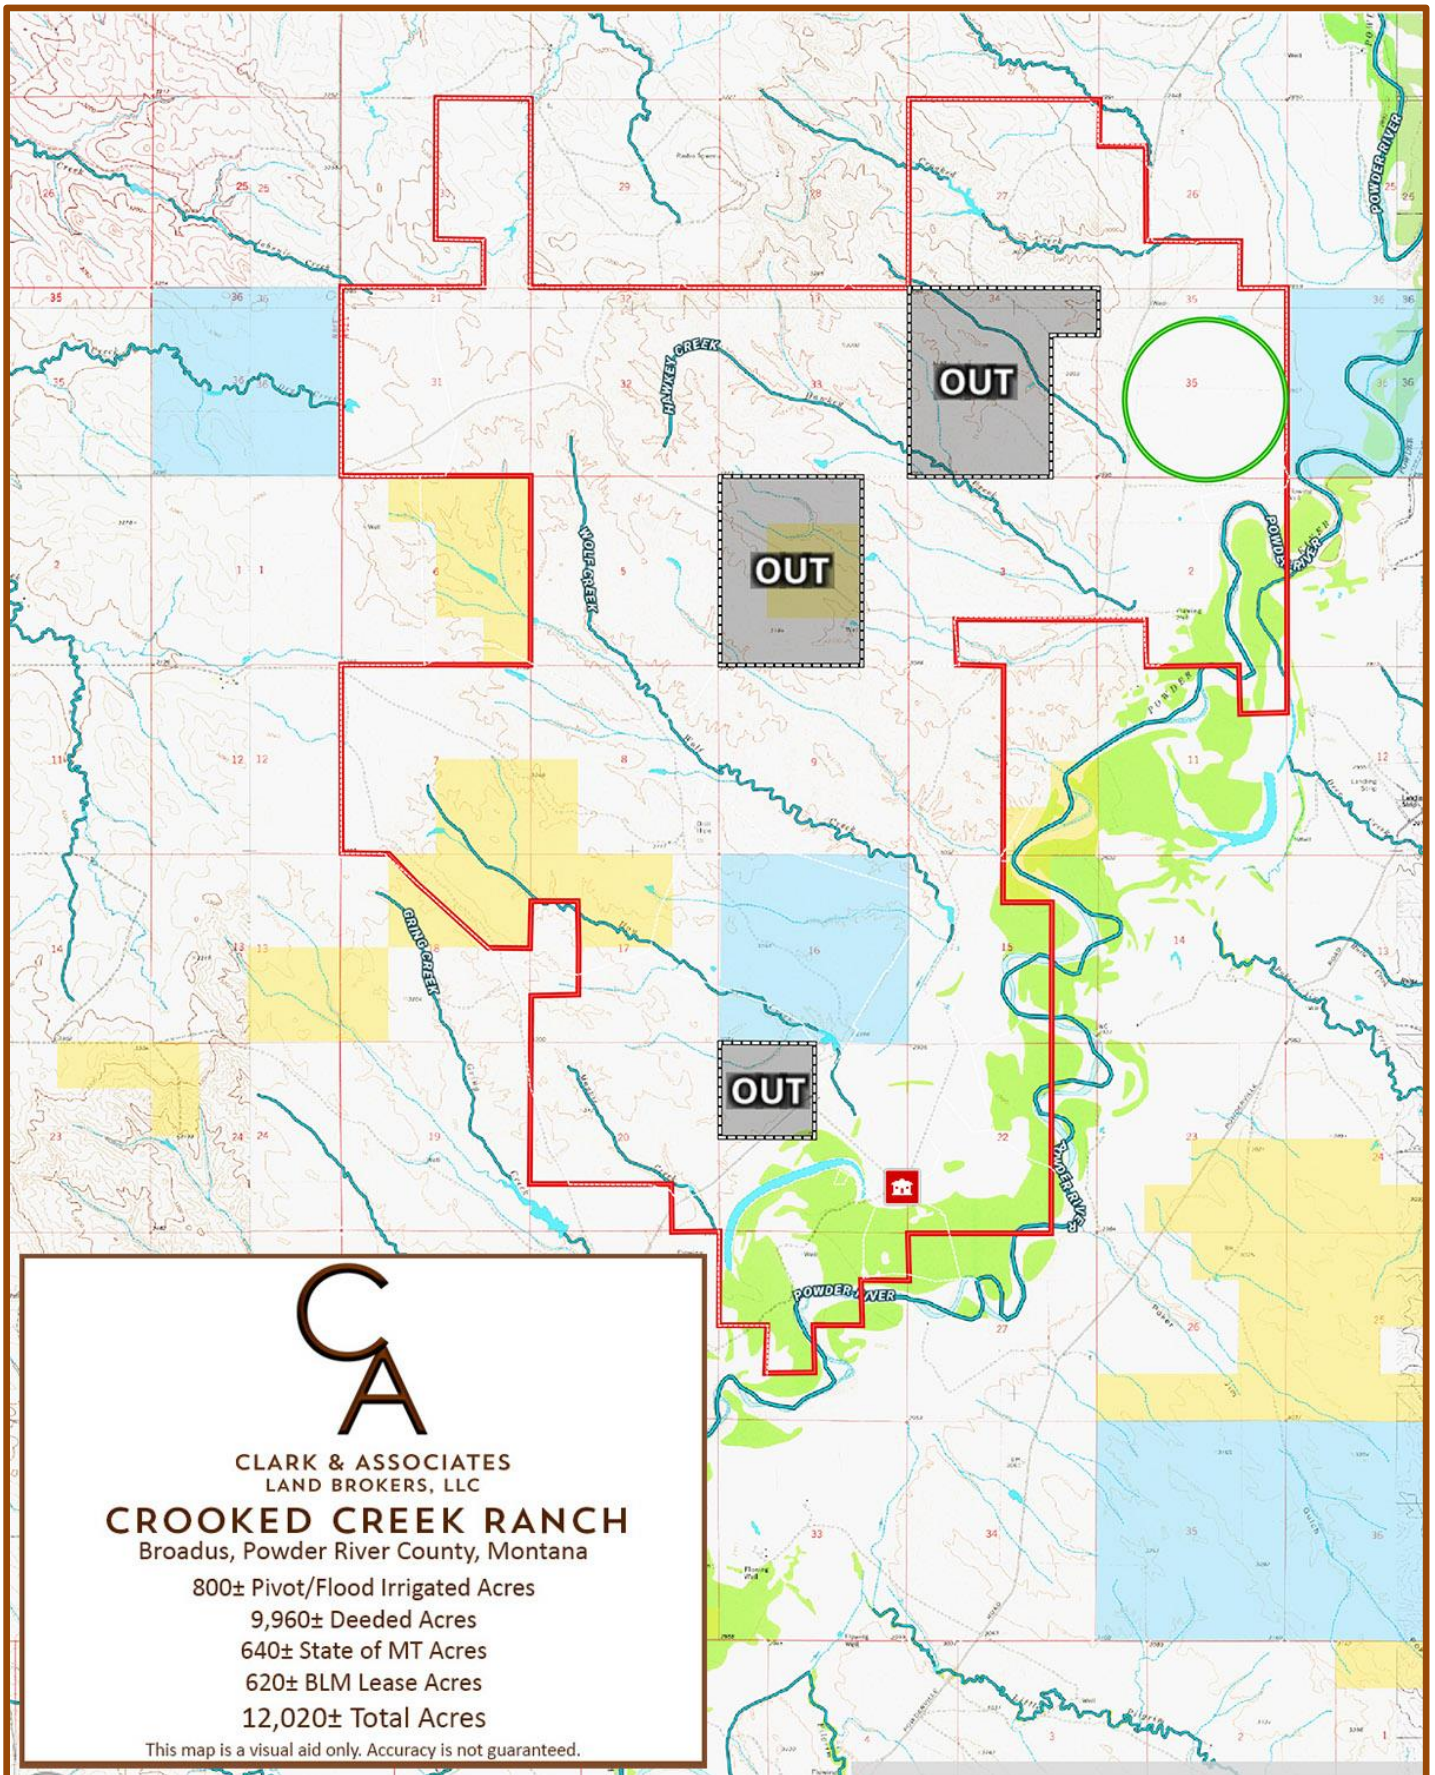

CROOKED CREEK RANCH TOPO MAP

CROOKED CREEK RANCH ORTHO MAP

CLARK & ASSOCIATES
LAND BROKERS, LLC

CROOKED CREEK RANCH

Broadus, Powder River County, Montana

800± Pivot/Flood Irrigated Acres

9,960± Deeded Acres

640± State of MT Acres

620± BLM Lease Acres

12,020± Total Acres

This map is a visual aid only. Accuracy is not guaranteed.