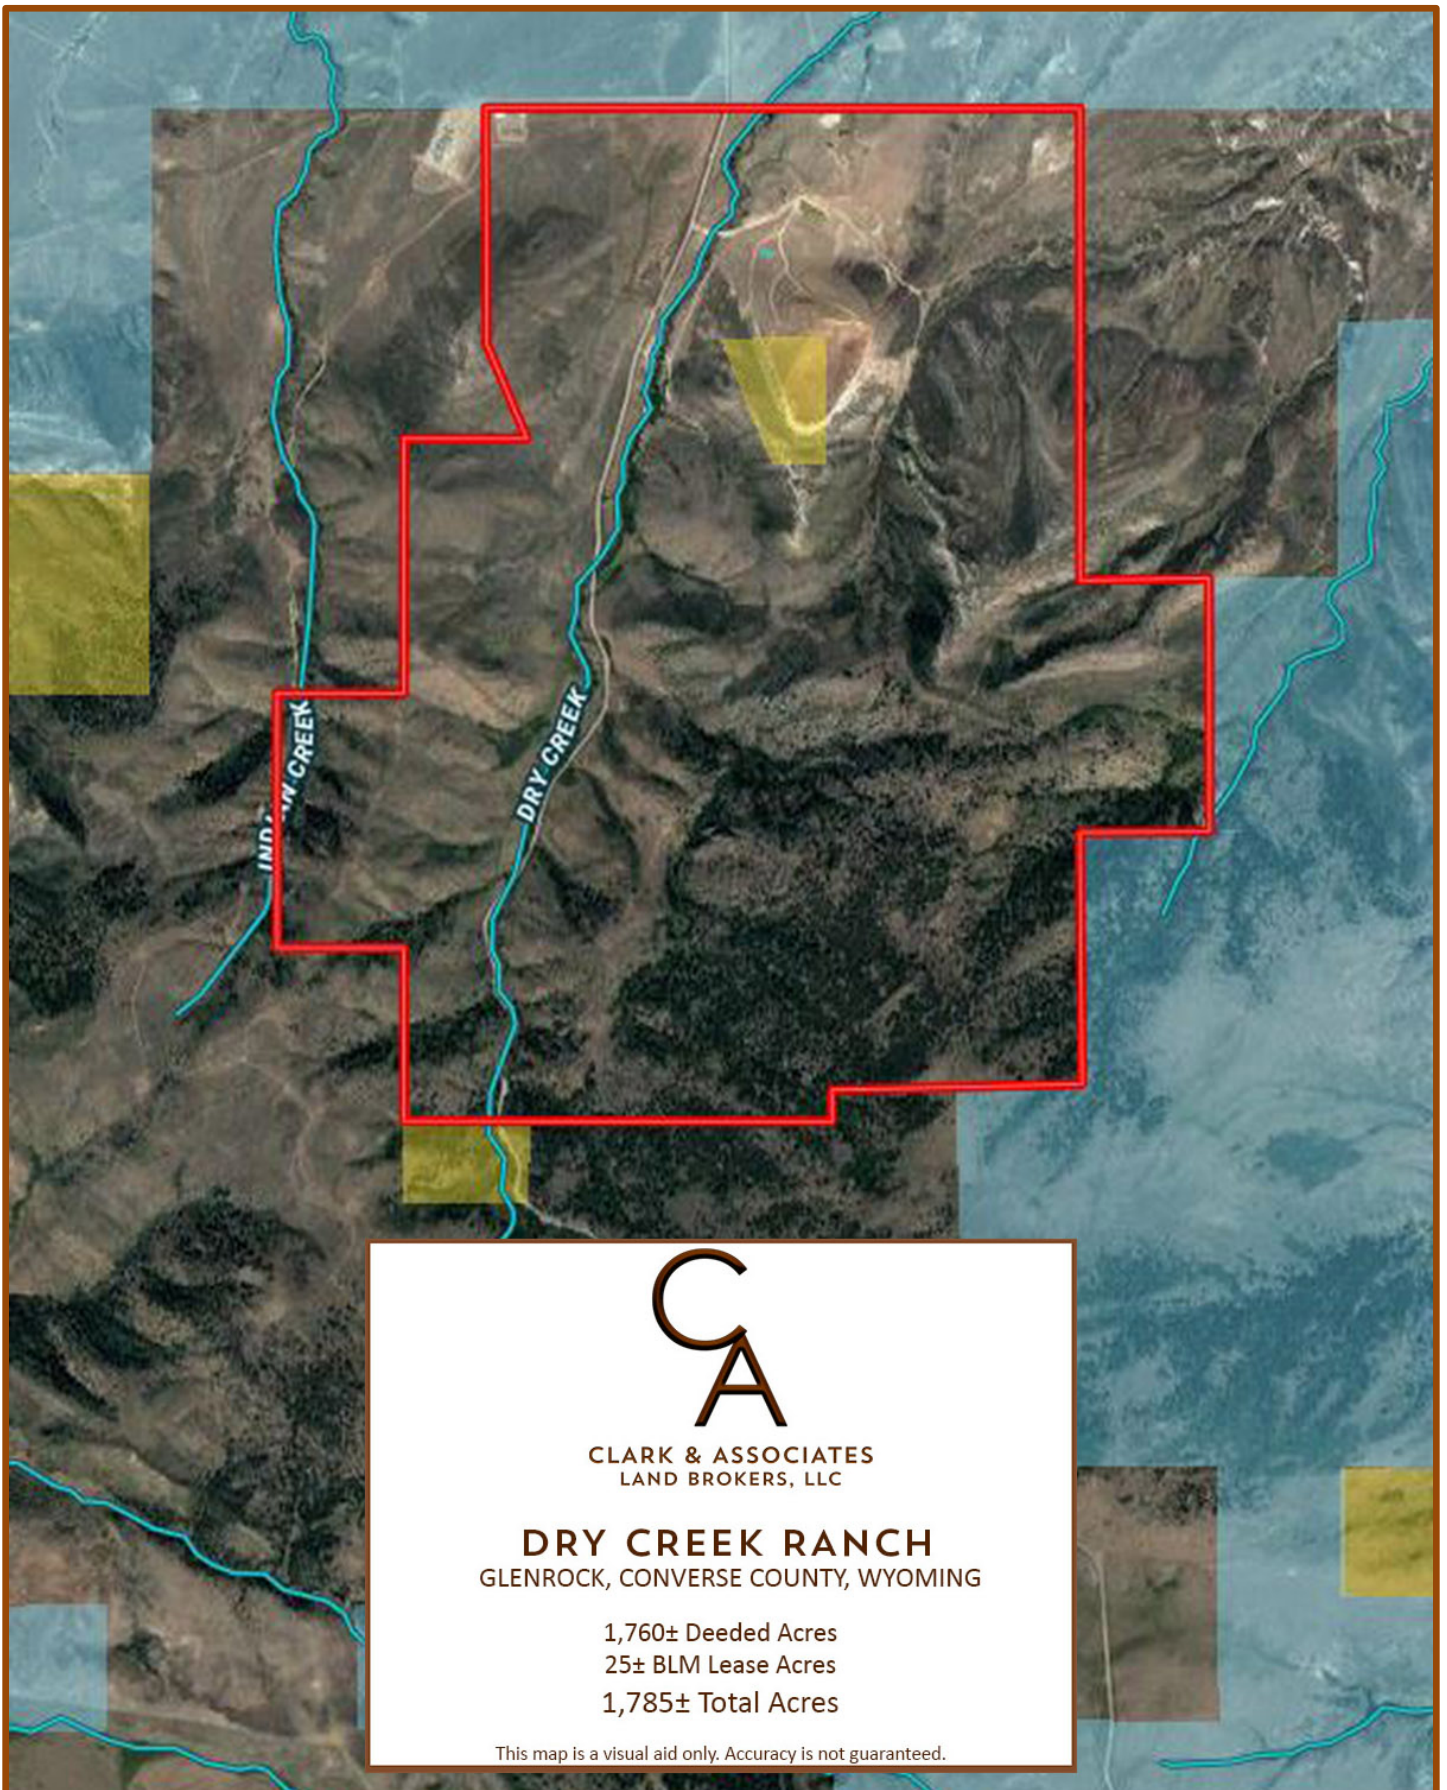

DRY CREEK RANCH TOPO MAP

CLARK & ASSOCIATES
LAND BROKERS, LLC

DRY CREEK RANCH GLENROCK, CONVERSE COUNTY, WYOMING

1,760± Deeded Acres
25± BLM Lease Acres
1,785± Total Acres

This map is a visual aid only. Accuracy is not guaranteed.

DRY CREEK RANCH ORTHO MAP

CLARK & ASSOCIATES
LAND BROKERS, LLC

DRY CREEK RANCH GLENROCK, CONVERSE COUNTY, WYOMING

1,760± Deeded Acres
25± BLM Lease Acres
1,785± Total Acres

This map is a visual aid only. Accuracy is not guaranteed.