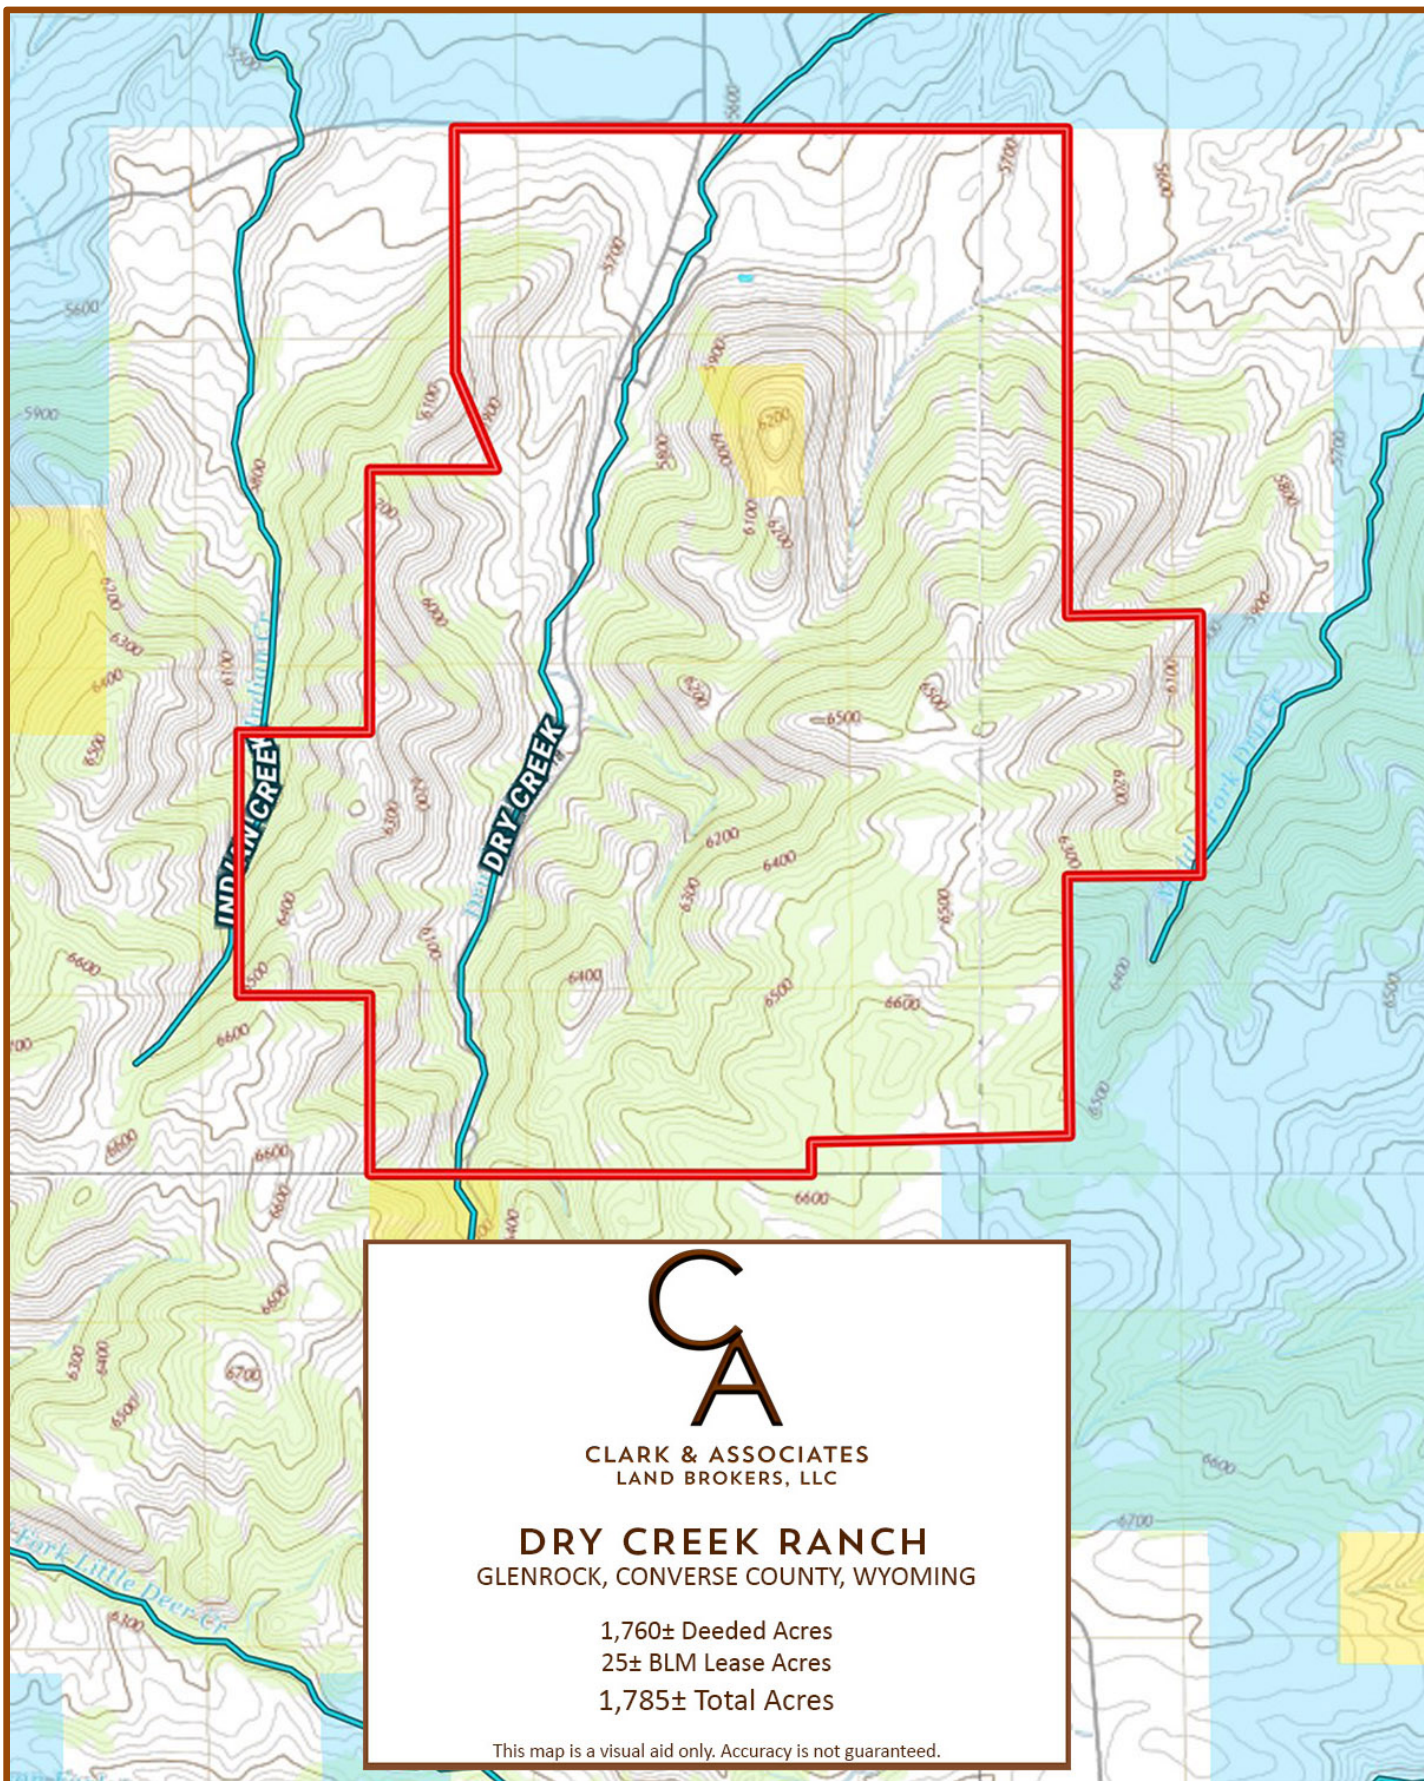

DRY CREEK RANCH TOPO MAP

CLARK & ASSOCIATES
LAND BROKERS, LLC

DRY CREEK RANCH GLENROCK, CONVERSE COUNTY, WYOMING

1,760± Deeded Acres
25± BLM Lease Acres
1,785± Total Acres

This map is a visual aid only. Accuracy is not guaranteed.

DRY CREEK RANCH ORTHO MAP

CLARK & ASSOCIATES
LAND BROKERS, LLC

DRY CREEK RANCH GLENROCK, CONVERSE COUNTY, WYOMING

1,760± Deeded Acres
25± BLM Lease Acres
1,785± Total Acres

This map is a visual aid only. Accuracy is not guaranteed.