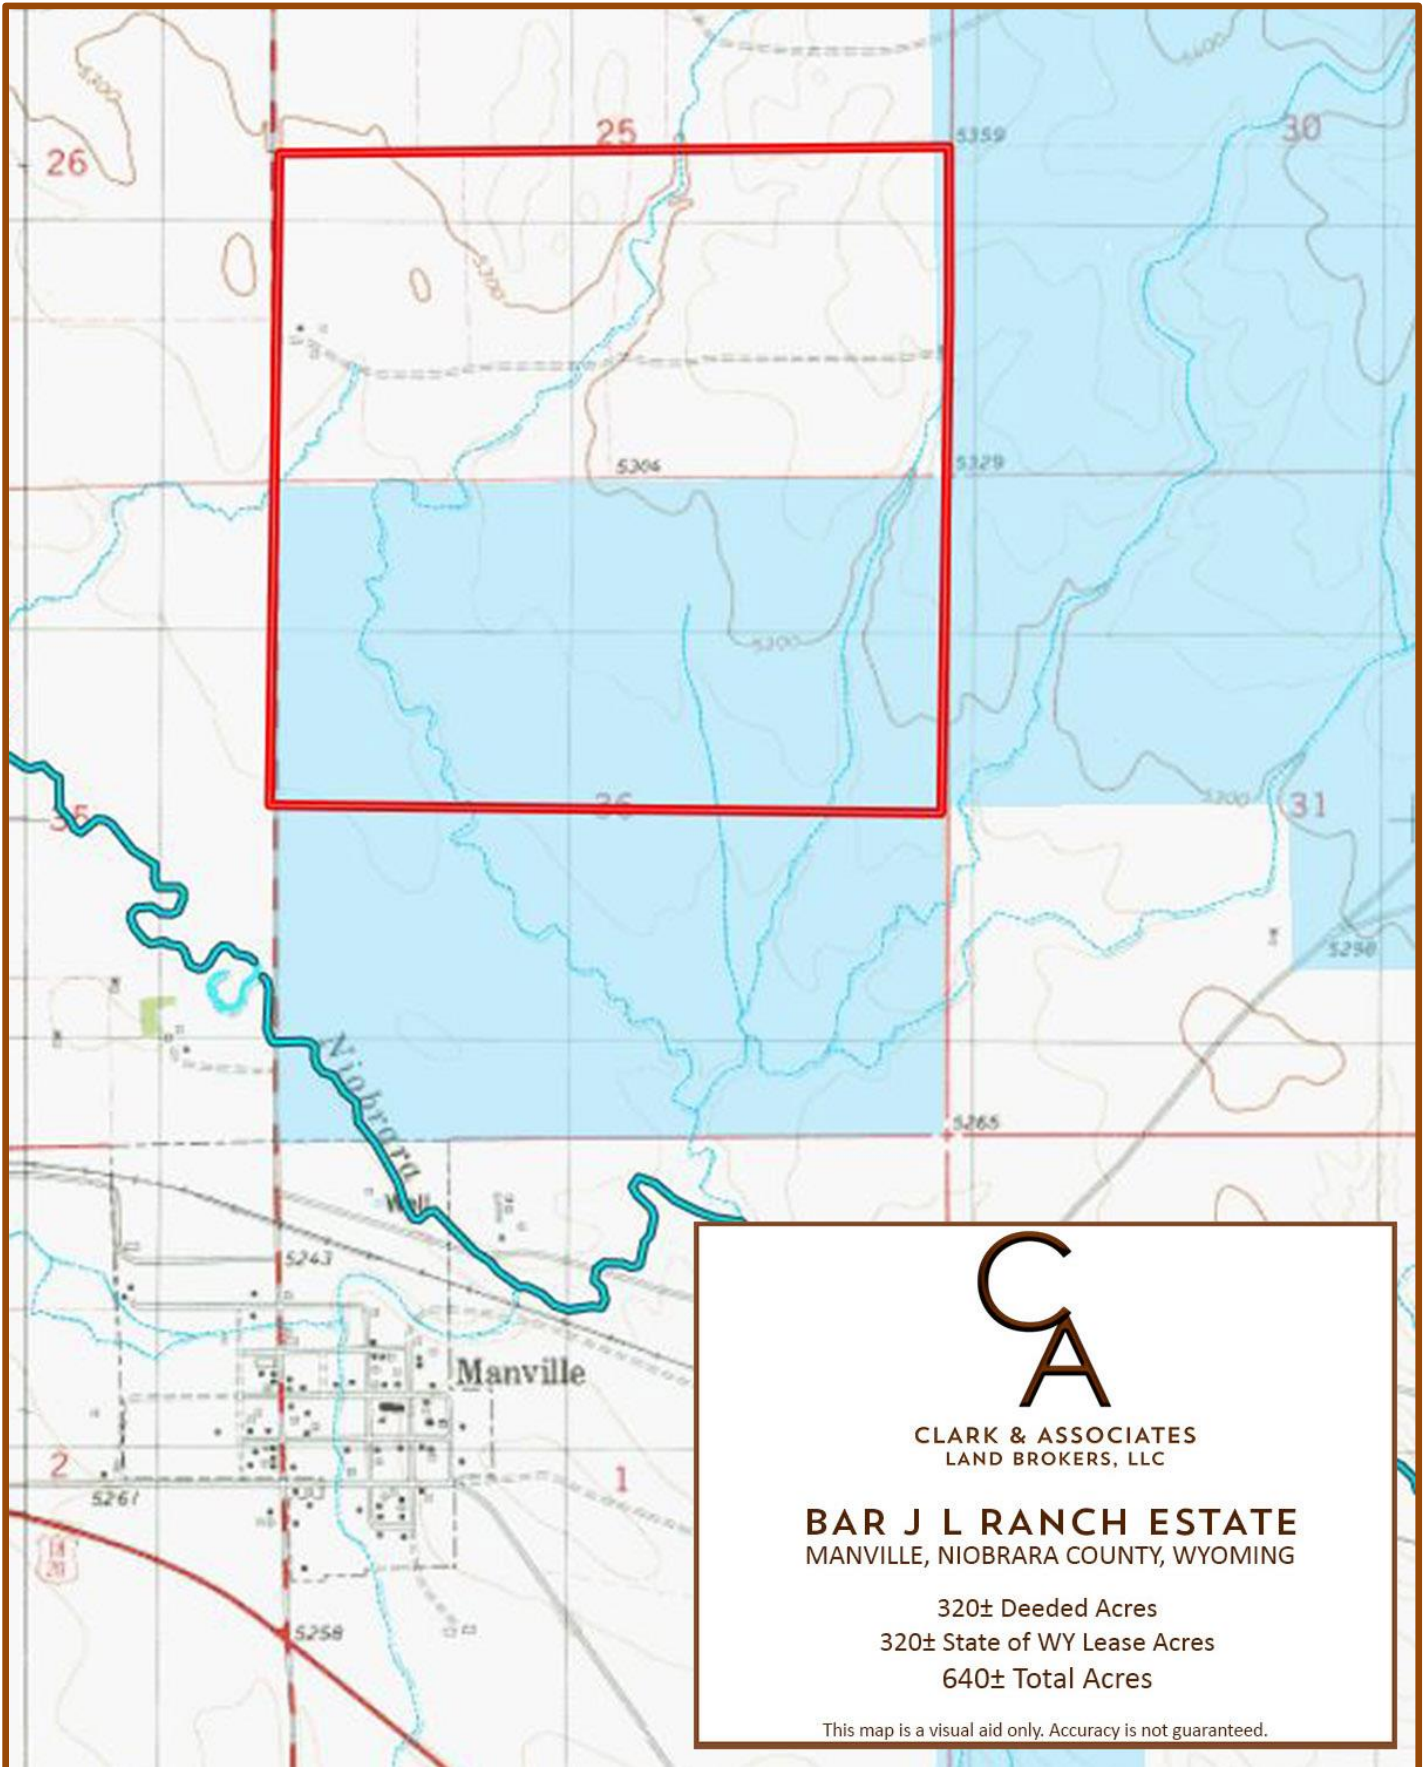

BAR J L RANCH ESTATE TOPO MAP

CLARK & ASSOCIATES
LAND BROKERS, LLC

BAR J L RANCH ESTATE
MANVILLE, NIOBRARA COUNTY, WYOMING

320± Deeded Acres
320± State of WY Lease Acres
640± Total Acres

This map is a visual aid only. Accuracy is not guaranteed.

BAR J L RANCH ESTATE ORTHO MAP