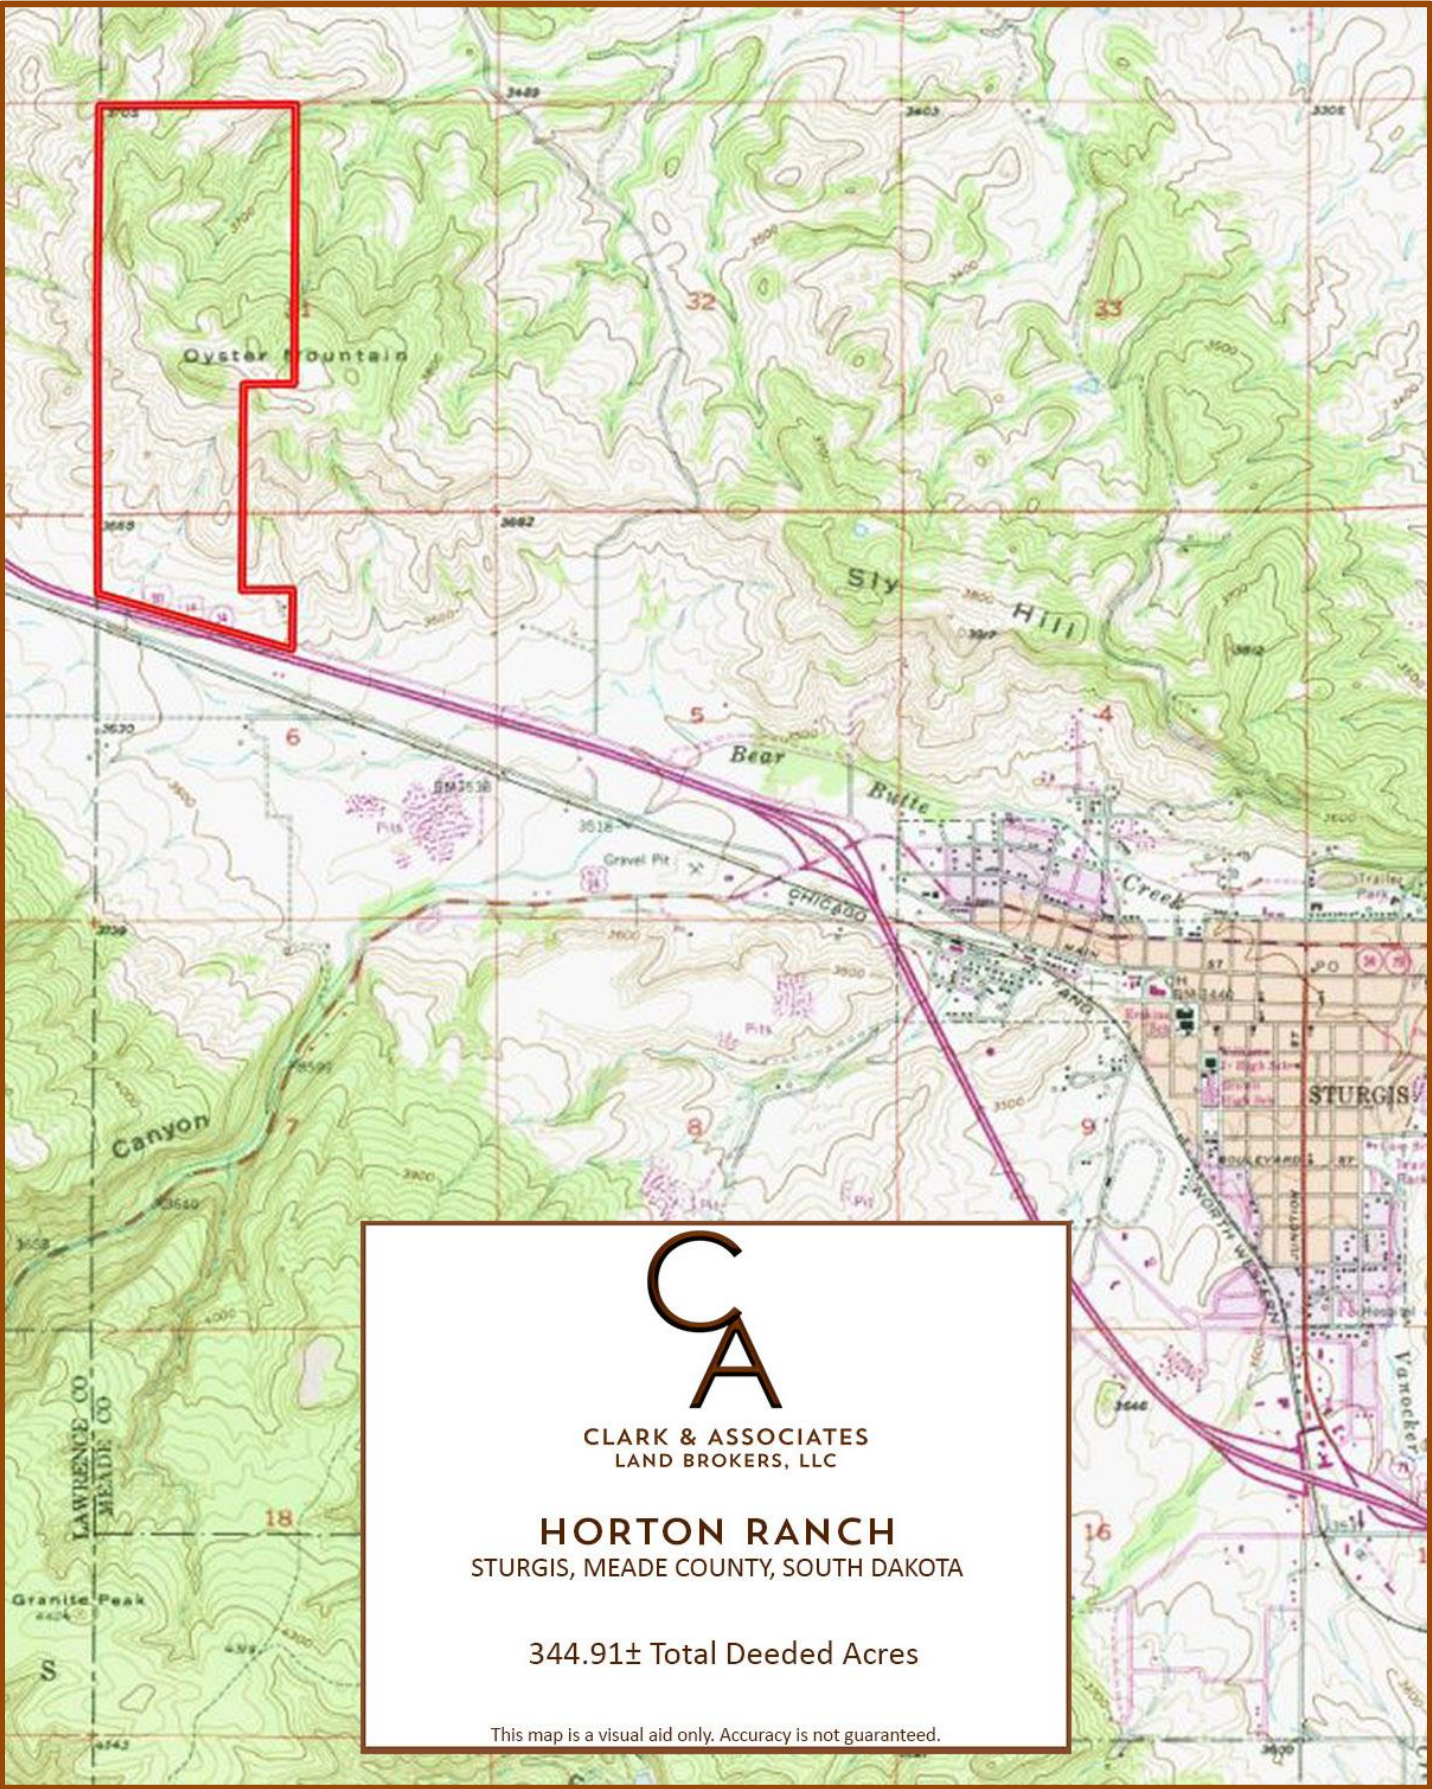

HORTON RANCH TOPO MAP

HORTON RANCH ORTHO MAP

CLARK & ASSOCIATES
LAND BROKERS, LLC

HORTON RANCH
STURGIS, MEADE COUNTY, SOUTH DAKOTA

344.91± Total Deeded Acres

This map is a visual aid only. Accuracy is not guaranteed.