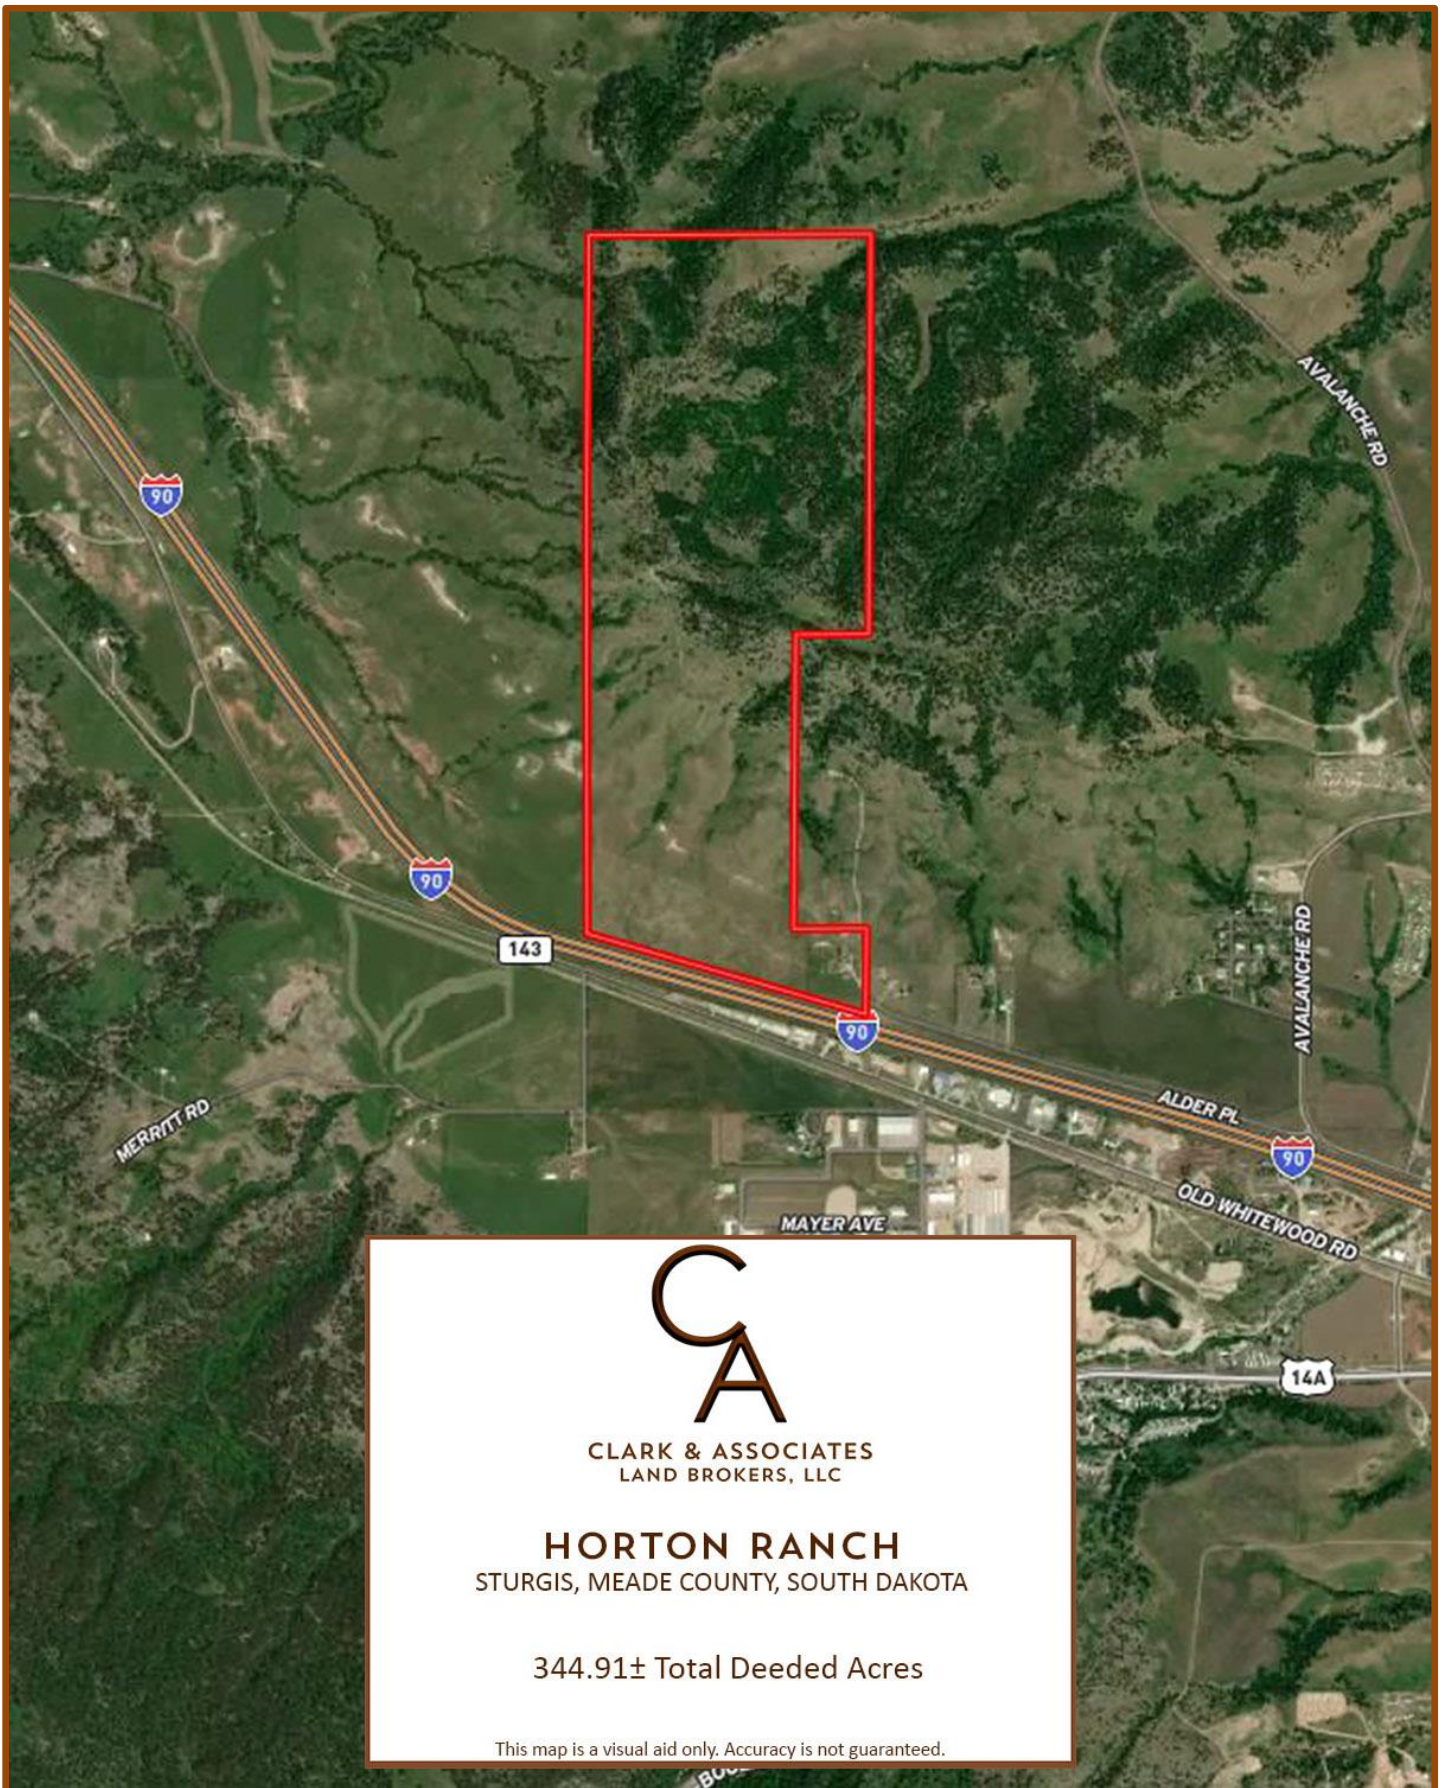

HORTON RANCH TOPO MAP

HORTON RANCH ORTHO MAP

CLARK & ASSOCIATES
LAND BROKERS, LLC

HORTON RANCH
STURGIS, MEADE COUNTY, SOUTH DAKOTA

344.91± Total Deeded Acres

This map is a visual aid only. Accuracy is not guaranteed.